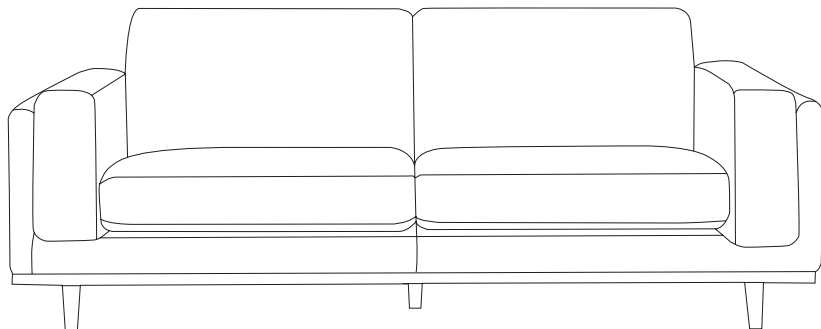

Elfin

Sofa range

THE STORY

The Elfin sofa is a stylish piece for the home. Covered in soft and subtle aniline leather, the sofa is given an elevated appearance with a solid timber plinth and legs. Double padded arms along with generous proportions will ensure you'll spend your downtime in exceptional comfort.

MATERIALS

Frame: Timber
Suspension: Webbing seat and back suspension.
Cushion fill: Foam and fibre

FABRIC & COLOURS

Available in Mon Cherie fabric; hemp, smoke or pewter. 65% polyester, 35% cotton.
Sedona leather; clove. Full grain aniline leather.
Saddlebag leather; tan. Full grain aniline leather.