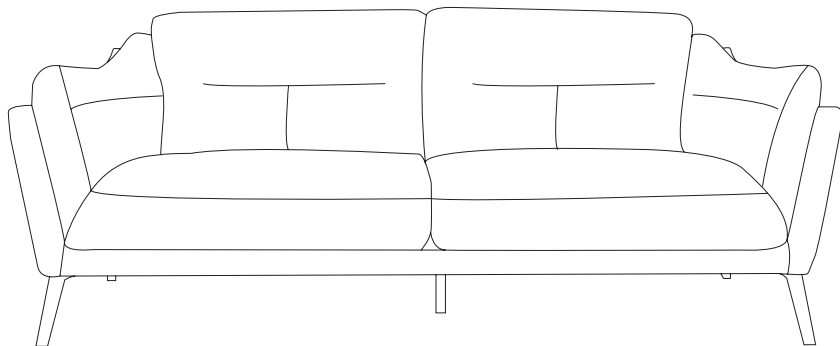

Paloma

Sofa range

THE STORY

Featuring a classic design with a hint of drama, the Paloma sofa will bring timeless beauty to your space. Covered in buttery soft Italian leather, its sloping arms and fibre-filled cushions offer all-round support that will leave you feeling relaxed after a busy day. Design touches include piping detail on all cushions and black metal legs for an industrial vibe.

MATERIALS

Frame: Timber

Suspension: Spring seat suspension.

Webbing back suspension.

Cushion fill: Foam and fibre

FABRIC & COLOURS

Available in Top grain, semi aniline leather.

Rangers leather; charcoal, dove, mushroom or stout.