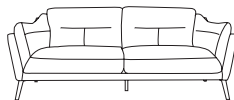

3 seat sofa
w 222 d 96 h 88