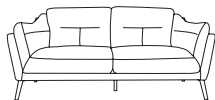

2 seat sofa
w 166 d 96 h 88