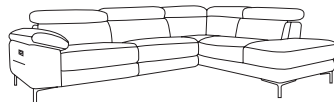

3 seat mod LAF + RAF terminal
w 283 d 217 h 74