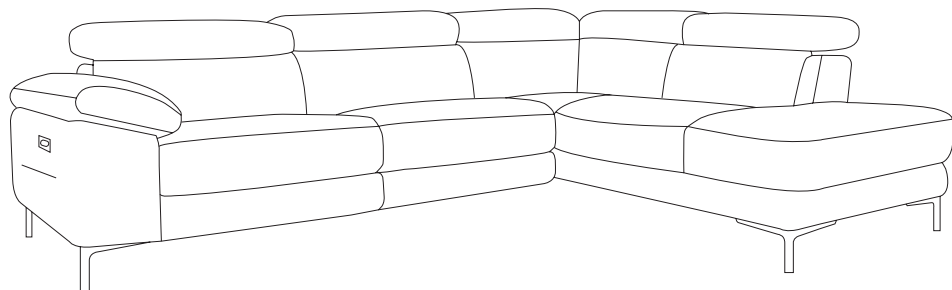

Cora

Sofa range

THE STORY

A modular sofa that is designed for comfort from every angle, Cora will have the entire family picking out their favourite spot. Pillow top arms, five adjustable headrests and an electric recliner provide comfort and support from top to toe. Chrome stiletto legs also give the sofa a contemporary feel making it easy to style in any space. Its high quality fabric is durable for busy households and ranges from soft weave, chunkier and linen look finishes.

MATERIALS

Frame: Timber with metal legs.
Suspension: Spring seat suspension.
Webbing back suspension.
Cushion fill: High resilient foam and fibre.

FABRIC & COLOURS

Available in Piero fabric; agean, ocean or slate. 100% polyester. Austria fabric; charcoal, denim or grey. 90% polyester, 10% linen. Talent fabric; cloud, denim, ecru, granite or navy. 91% polyester, 9% acrylic. Torello; bisque, charcoal, cream, tan, taupe, turtledove. 100% leather.