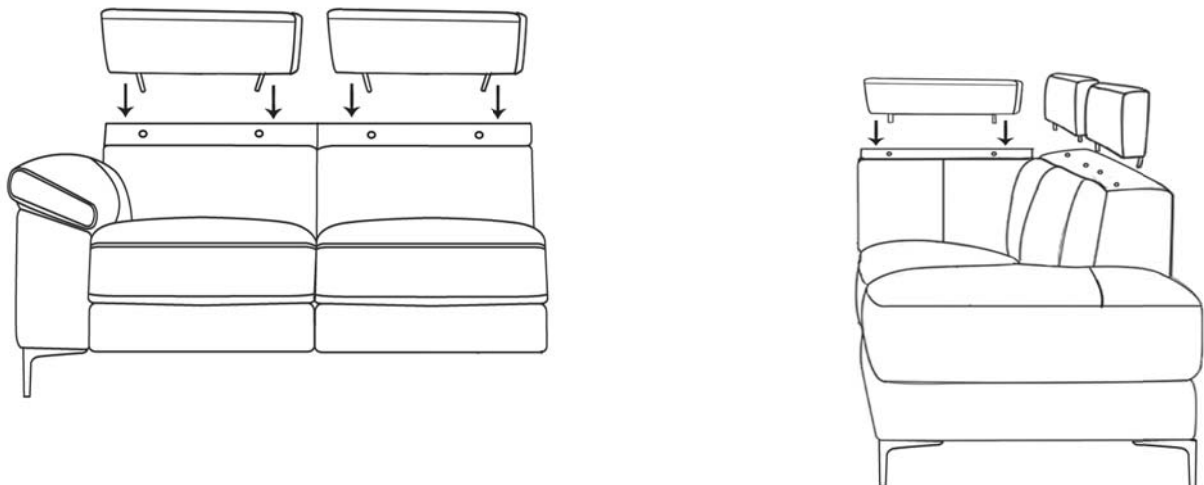

Hardware (Supplied)

Part D :M10x25mm* 10

Part E :M10x18mm* 10

Part F:150x6mm * 1

Parts

Part A * 3

Part B * 2

Part C * 1

Part G * 5

Part H * 1

Step1

LAF Mod 3S

Cora LAF mod 3S+RAF chaise

24265492

Step 2

Step 3

Step 4

Cora LAF mod 3S+RAF chaise

24265492

Step5

Step6

! Two people required to orientate sofa

Finished

USB

Footrest Retract

Press the rear button found on the side of the sofa until the footrest returns to the closed position.

Footrest Recline

Press the front button found on the side of the sofa. The footrest will extend out. Keep the button pressed until it reaches the desired position.