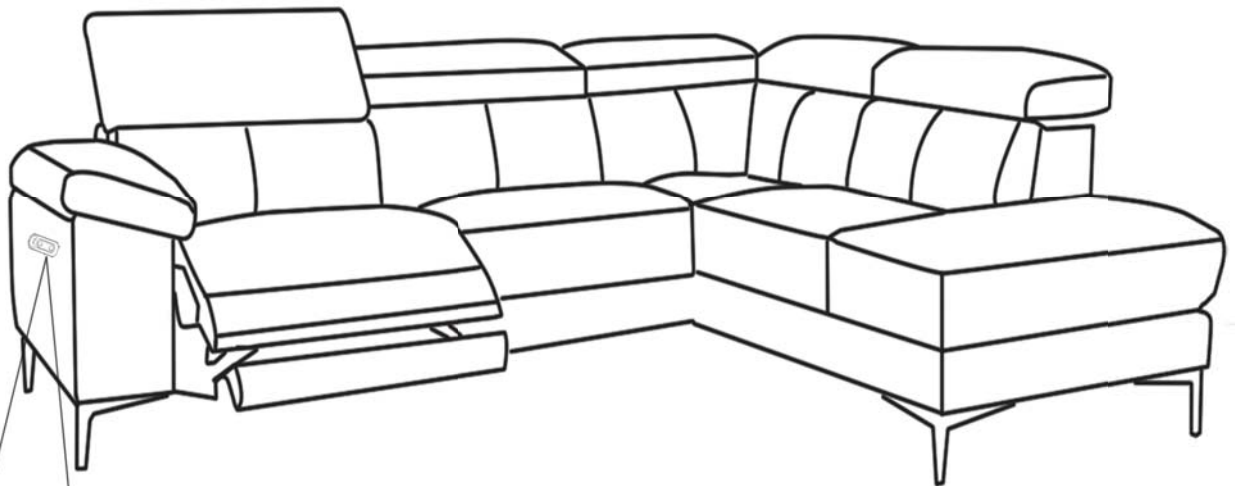

Step 4

Cora LAF mod 3S+RAF chaise

24265492

Step5

Step6

! Two people required to orientate sofa

Finished

USB

Footrest Retract

Press the rear button found on the side of the sofa until the footrest returns to the closed position.

Footrest Recline

Press the front button found on the side of the sofa. The footrest will extend out. Keep the button pressed until it reaches the desired position.