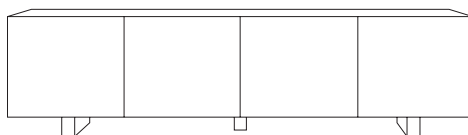

Entertainment Unit
w 180 d 45 h 52