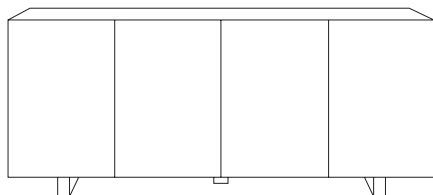

Buffet
w 180 d 45 h 81.5