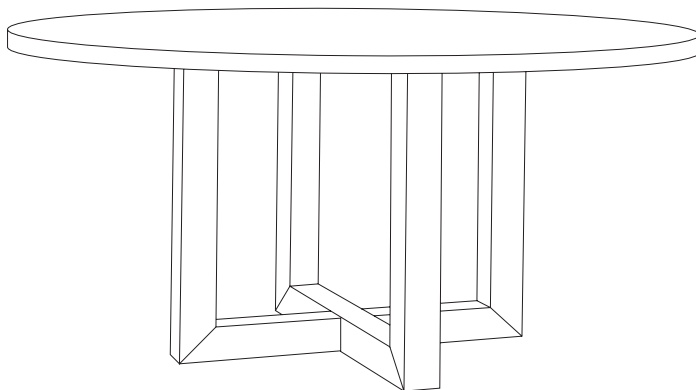

Cove II

range

THE STORY

Made from Ash veneer and Pine in a washed Ash finish, each Cove II piece features generous surfaces and sleek cross legs from the dining, coffee and side tables and ample storage in the buffet and entertainment unit. A stylish living and dining range that will bring a relaxed coastal-inspired style to your interiors.

MATERIALS

Ash & Engineered Wood
in Washed Ash Finish.