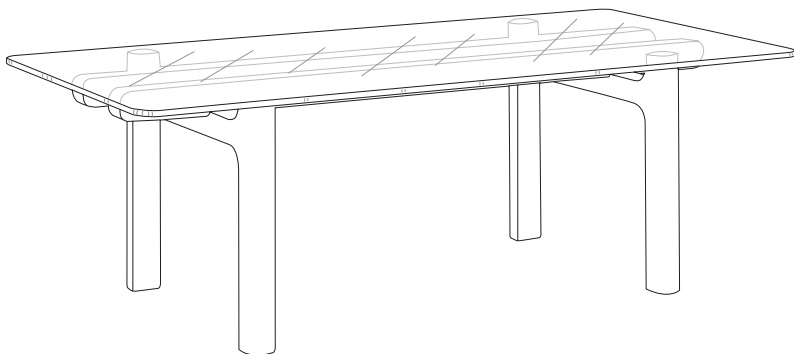

Bridge

range

THE STORY

Our Bridge coffee table is a lesson in elegance with its tempered glass top and round solid oak timber legs. The sleek tempered glass tabletop presents a floating design, which lends a lightweight appeal and allow rooms to feel more spacious.

MATERIALS

Solid oak and clear glass
in washed natural finish.