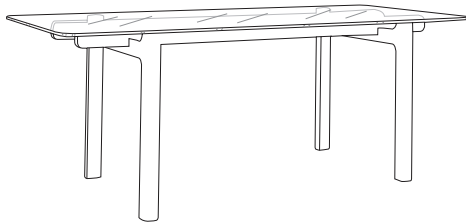

Dining Table
w 203 d 91 h 76