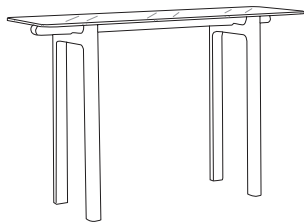

Console
w 120 d 40 h 75