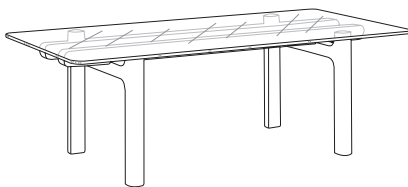

Coffee Table
w 120 d 60 h 40