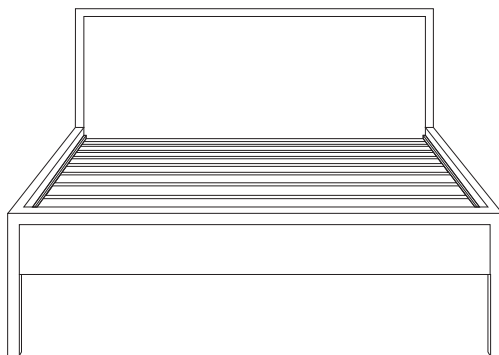

Rhodes II

Bedroom range