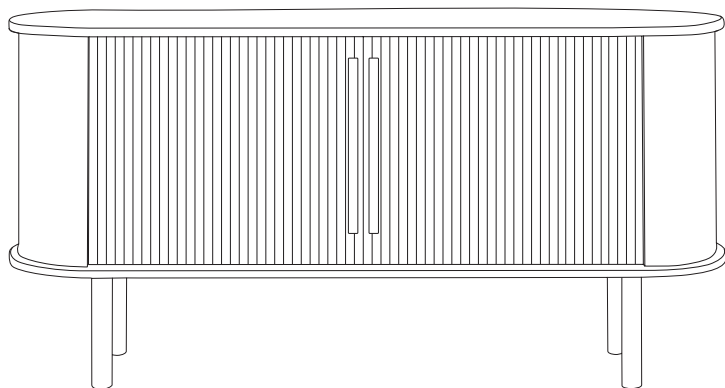

Flynn

range

THE STORY

An exclusive dining range by Scandinavian designer Michelle Würtz, the Flynn buffet's minimalist look will bring timeless style to your interiors. Featuring signature curves, from its legs to its timber top, fluted paneling adds a stylish contrast while ample storage makes this piece versatile enough to serve as a traditional buffet or entertainment unit.

MATERIALS

Oak, engineered wood and oak veneer in natural finish.