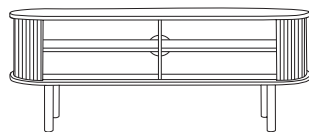

Entertainment Unit
w 160 d 40 h 50