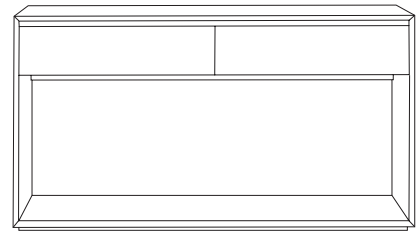

Burleigh range

THE STORY

Minimal yet purposeful, the Burleigh coffee table will impress with its simple yet considered form. Made from Tasmanian oak, an inbuilt shelf provides extra storage. Suitable for a variety of living spaces, including the living room, alfresco area, home office or bedroom, the Burleigh coffee table can be paired with other furniture pieces in the range to complete the look.

MATERIALS

Tasmania oak in natural finish.

Side Table
w 45 d 45 h 45

Coffee Table
w 85 d 70 h 42

Console
w 140 d 35 h 75

Buffet
w 220 d 45 h 82

Entertainment Unit
w 200 d 48 h 50

***Note:** measurements are in centimetres and are approximate only. While we aim to ensure that the information on this tearsheet is correct at the time of printing, it is sometimes necessary for changes to be made to product specifications. To avoid disappointment, we suggest that you obtain confirmation of product specifications and availability with your freedom salesperson before placing your order. Please refer to website for care instructions: www.freedom.com.au or www.freedomfurniture.co.nz