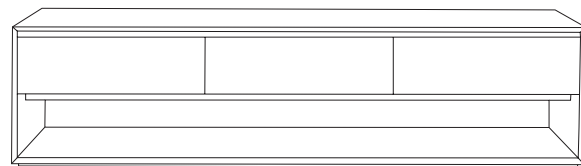

Burleigh range

THE STORY

Minimal yet purposeful, the Burleigh coffee table will impress with its simple yet considered form. Made from Tasmanian oak, an inbuilt shelf provides extra storage. Suitable for a variety of living spaces, including the living room, alfresco area, home office or bedroom, the Burleigh coffee table can be paired with other furniture pieces in the range to complete the look.

MATERIALS

Tasmania oak in natural finish.

Side Table
w 45 d 45 h 45

Coffee Table
w 85 d 70 h 42

Console
w 140 d 35 h 75

Buffet
w 220 d 45 h 82

Entertainment Unit
w 200 d 48 h 50

***Note:** measurements are in centimetres and are approximate only. While we aim to ensure that the information on this tearsheet is correct at the time of printing, it is sometimes necessary for changes to be made to product specifications. To avoid disappointment, we suggest that you obtain confirmation of product specifications and availability with your freedom salesperson before placing your order. Please refer to website for care instructions: www.freedom.com.au or www.freedomfurniture.co.nz