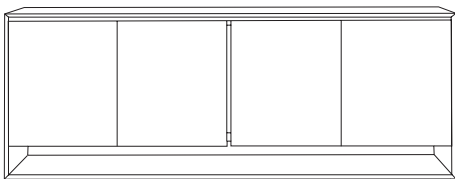

Burleigh range

THE STORY

Minimal yet purposeful, the Burleigh coffee table will impress with its simple yet considered form. Made from Tasmanian oak, an inbuilt shelf provides extra storage. Suitable for a variety of living spaces, including the living room, alfresco area, home office or bedroom, the Burleigh coffee table can be paired with other furniture pieces in the range to complete the look.

MATERIALS

Tasmania oak in natural finish.

Side Table
w 45 d 45 h 45

Coffee Table
w 85 d 70 h 42

Console
w 140 d 35 h 75

Buffet
w 220 d 45 h 82

Entertainment Unit
w 200 d 48 h 50

***Note:** measurements are in centimetres and are approximate only. While we aim to ensure that the information on this tearsheet is correct at the time of printing, it is sometimes necessary for changes to be made to product specifications. To avoid disappointment, we suggest that you obtain confirmation of product specifications and availability with your freedom salesperson before placing your order. Please refer to website for care instructions: www.freedom.com.au or www.freedomfurniture.co.nz