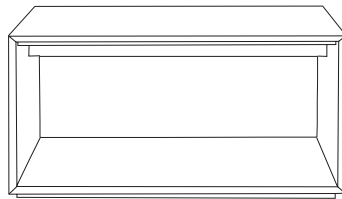

Burleigh range

THE STORY

Minimal yet purposeful, the Burleigh coffee table will impress with its simple yet considered form. Made from Tasmanian oak, an inbuilt shelf provides extra storage. Suitable for a variety of living spaces, including the living room, alfresco area, home office or bedroom, the Burleigh coffee table can be paired with other furniture pieces in the range to complete the look.

MATERIALS

Tasmania oak in natural finish.

Side Table
w 45 d 45 h 45

Coffee Table
w 85 d 70 h 42

Console
w 140 d 35 h 75

Buffet
w 220 d 45 h 82

Entertainment Unit
w 200 d 48 h 50

***Note:** measurements are in centimetres and are approximate only. While we aim to ensure that the information on this tearsheet is correct at the time of printing, it is sometimes necessary for changes to be made to product specifications. To avoid disappointment, we suggest that you obtain confirmation of product specifications and availability with your freedom salesperson before placing your order. Please refer to website for care instructions: www.freedom.com.au or www.freedomfurniture.co.nz