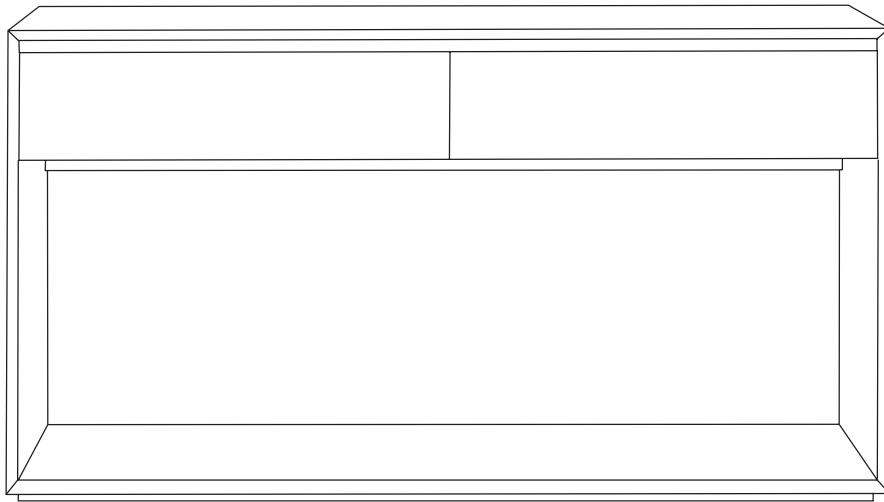

Burleigh range

THE STORY

Minimal yet purposeful, the Burleigh coffee table will impress with its simple yet considered form. Made from Tasmanian oak, an inbuilt shelf provides extra storage. Suitable for a variety of living spaces, including the living room, alfresco area, home office or bedroom, the Burleigh coffee table can be paired with other furniture pieces in the range to complete the look.

MATERIALS

Tasmania oak in natural finish.

Side Table
w 45 d 45 h 45

Coffee Table
w 85 d 70 h 42

Console
w 140 d 35 h 75

Buffet
w 220 d 45 h 82

Entertainment Unit
w 200 d 48 h 50

***Note:** measurements are in centimetres and are approximate only. While we aim to ensure that the information on this tearsheet is correct at the time of printing, it is sometimes necessary for changes to be made to product specifications. To avoid disappointment, we suggest that you obtain confirmation of product specifications and availability with your freedom salesperson before placing your order. Please refer to website for care instructions: www.freedom.com.au or www.freedomfurniture.co.nz