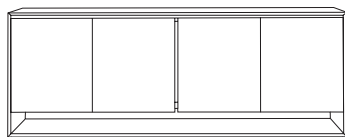

Buffet
w 220 d 45 h 82