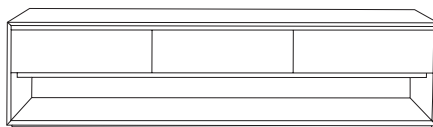

Entertainment Unit
w 220 d 48 h 50