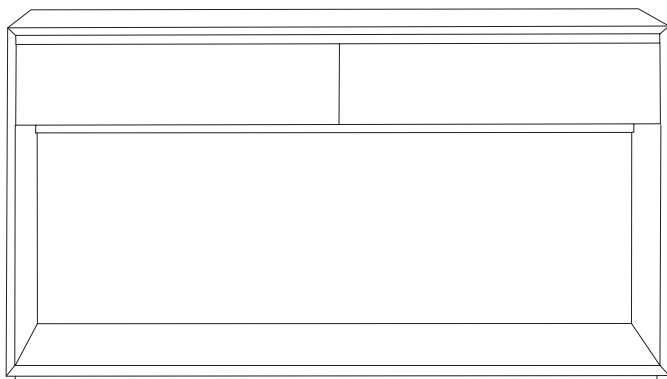

Burleigh

range

THE STORY

Minimal yet purposeful, the Burleigh coffee table will impress with its simple yet considered form. Made from Tasmanian oak, an inbuilt shelf provides extra storage. Suitable for a variety of living spaces, including the living room, alfresco area, home office or bedroom, the Burleigh coffee table can be paired with other furniture pieces in the range to complete the look.

MATERIALS

Tasmania oak in natural finish.