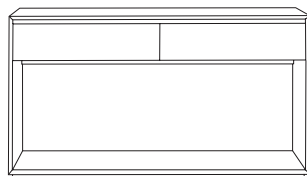

Console
w 140 d 35 h 75