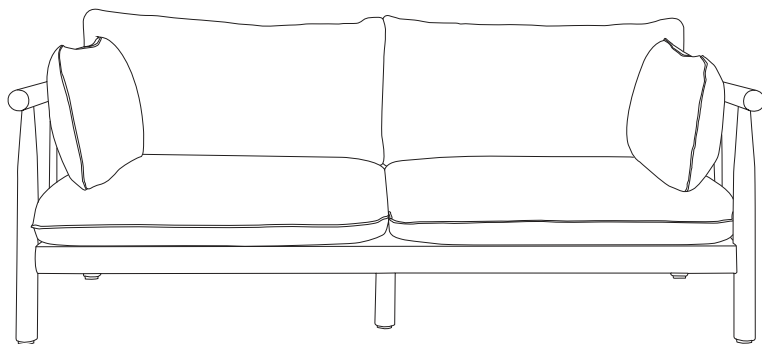

Safari

Outdoor range

THE STORY

Lounge around in style with the Safari outdoor armchair. Its robust Eucalyptus timber frame in light teak finish is complemented by generous plush cushions for all-day comfort. Style it along with other pieces in the Safari range to complete the look.

MATERIALS

Eucalyptus wood frame, foam cushion fill.

FABRIC & COLOURS

Available in charcoal. 100% polyester. Available in white over Christmas period only.