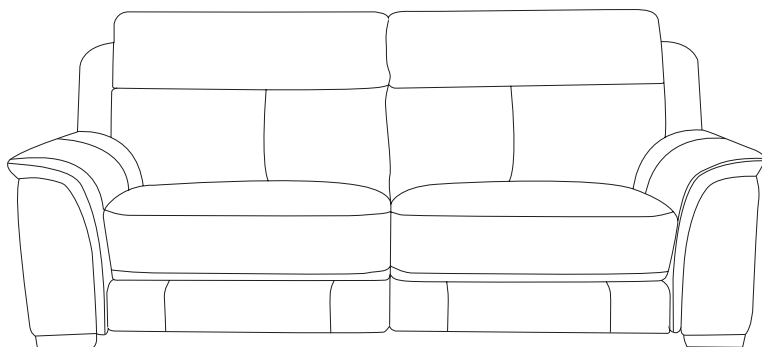

Asher

Sofa range

THE STORY

Experience cloud-like comfort on the Asher recliner sofa. Pillow top arms and cushions in soft fabric will cater to your every comfort with its sink in style while a high back gives maximum support. Short on space? An inclining seat that moves forward and down allows you to position the Asher sofa against a wall for easy convenience. The perfect sofa for the family to stretch out on come movie night.

MATERIALS

Frame: Timber

Suspension: Spring seat suspension.

Webbing back suspension.

Cushion fill: Foam and fibre

FABRIC & COLOURS

Available in Lucia leather; ocean blue, claret, frost, silver grey or elephant. Corrected grain. Belfast leather; dove, storm, navy, claret or natural. 95% polyester 5% nylon. Hollywood leather; black, slate grey, espresso, ocean blue, elephant, grey, feather grey, frost or star white.