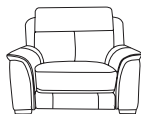

Armchair
w 115 d 99 h 99