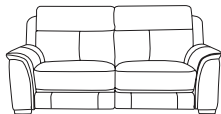

2 seat sofa
w 174 d 99 h 99