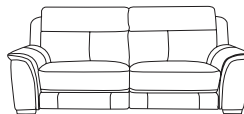

3 seat sofa
w 218 d 99 h 99