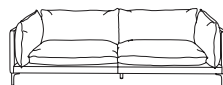

3 seat sofa
w 240 d 100 h 84