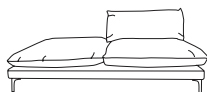

Terminal LAF
w 100 d 200 h 84