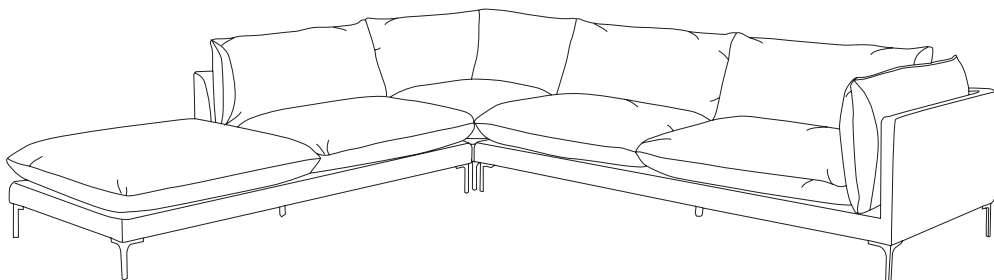

Panama

Sofa range

THE STORY

The Panama sofa is laid-back luxury at its best. Enjoy generous wide seating and feather filled cushions for that ultimate sink in experience. With a nod to casual coastal living, stunning features, including french seam detailing, chunky woven fabric and plush seats, the Panama will transform your living room into a relaxing retreat.

MATERIALS

Its cushion fill is made of feather and fibre for comfort and durability. It has webbing and spring suspension for long term support and consistent comfort.

FABRIC & COLOURS

Available in Allure fabric; light grey. 100% polyester. Amaro fabric; thunder or oatmeal. 82% polyester, 18% acrylic. Block fabric; dark grey. 100% polyester. Charlotte fabric; light grey, paprika or navy. 67% polyester 10% linen 23% acrylic. Marlo fabric; steel grey or coal. 74% polyester 26% acrylic.