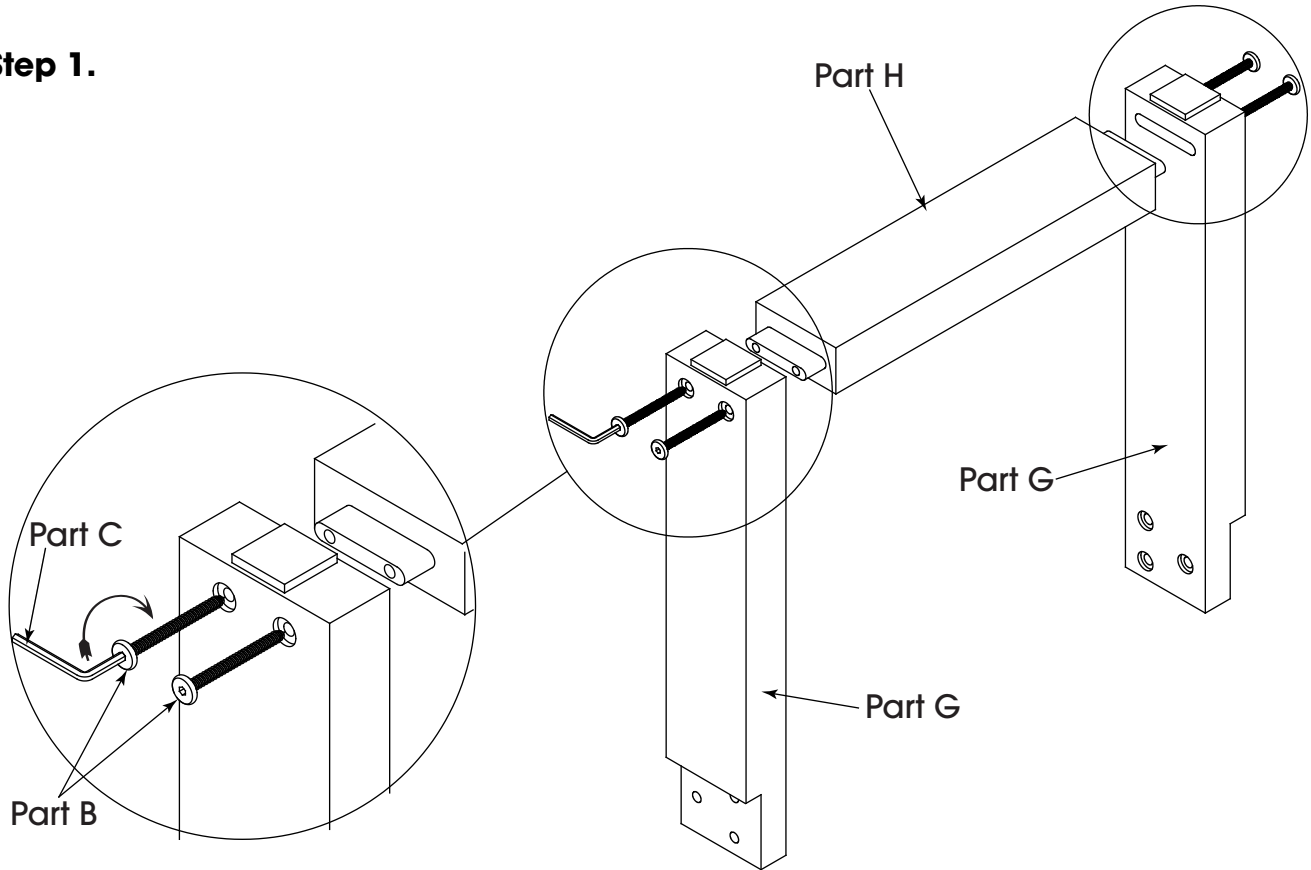

Parts

Part G x 4

Part H x 2

Part I x 1

Part J x 1

CANNES DINING BENCH 160CM NATURAL/CHARCOAL

24286954/24287012

Step 1.