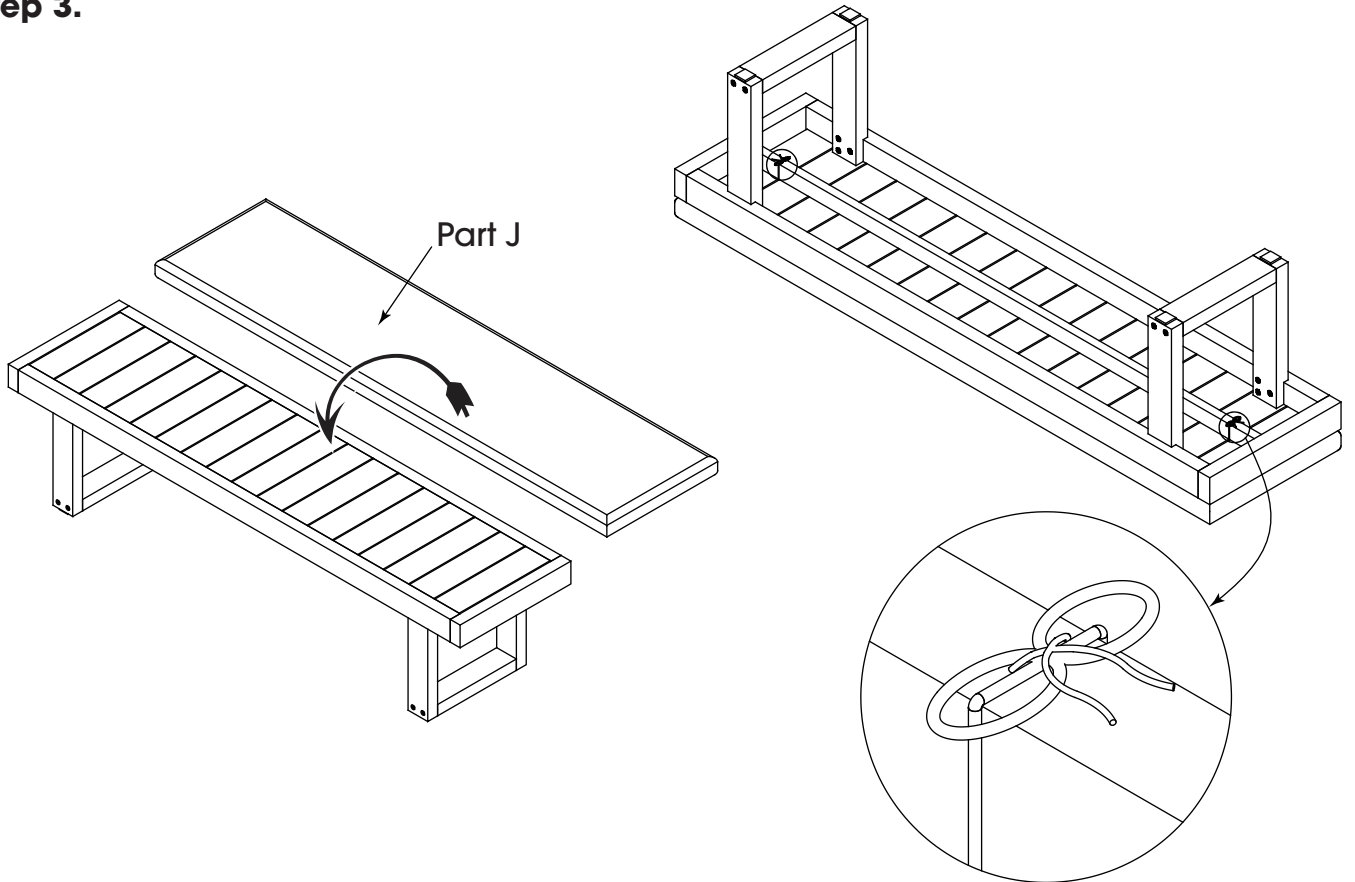

Step 2.

 **Ensure that all Screws are completely tightened**

CANNES DINING BENCH 160CM NATURAL/CHARCOAL

24286954/24287012

Step 3.

Finished.