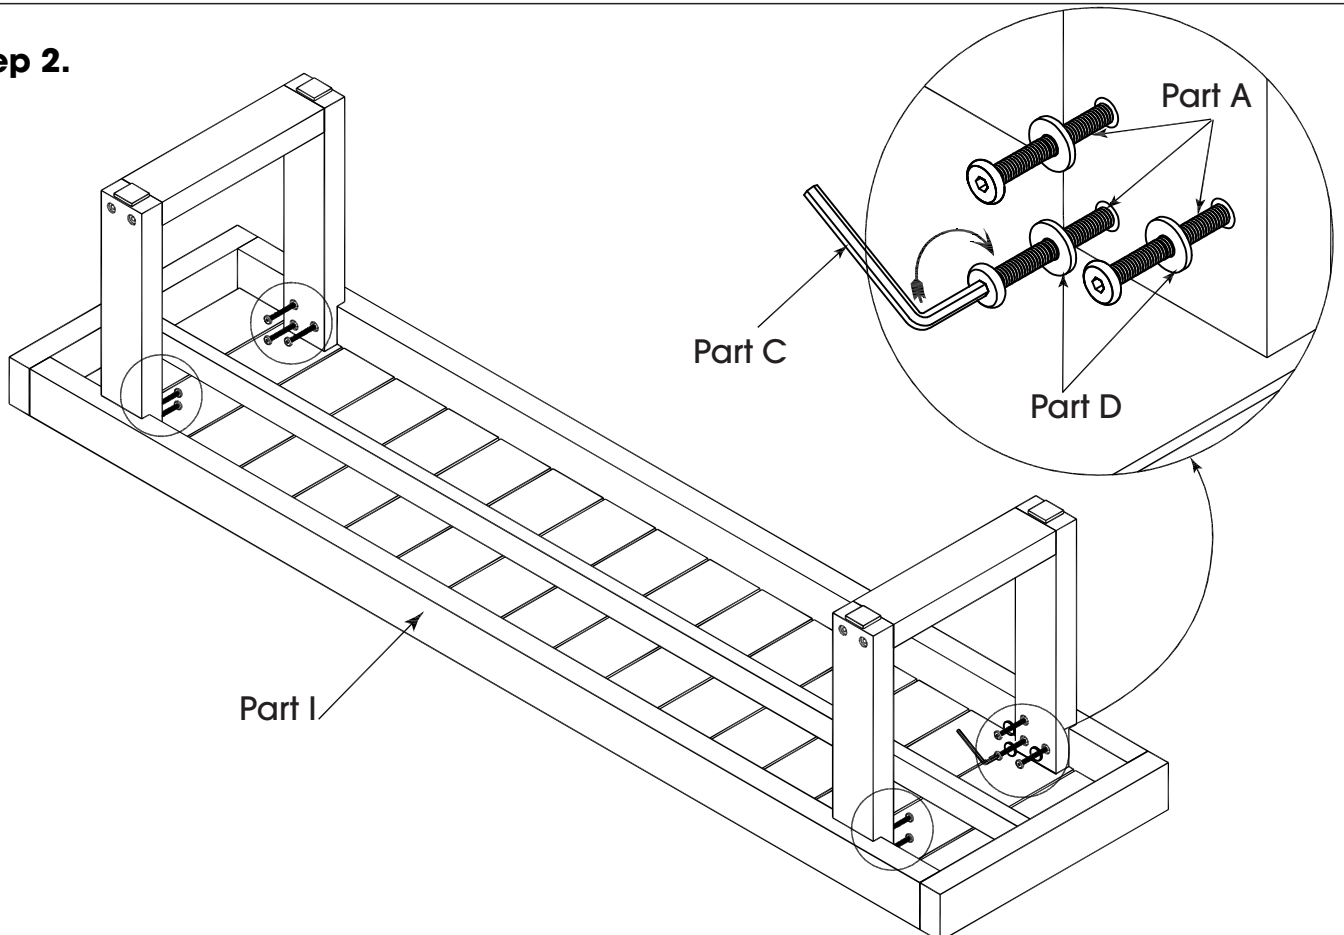

Parts

Part G x 4

Part H x 2

Part I x 1

Part J x 1

CANNES DINING BENCH 160CM NATURAL/CHARCOAL

24286954/24287012

Step 1.

Step 2.

 **Ensure that all Screws are completely tightened**

CANNES DINING BENCH 160CM NATURAL/CHARCOAL

24286954/24287012

Step 3.

Finished.