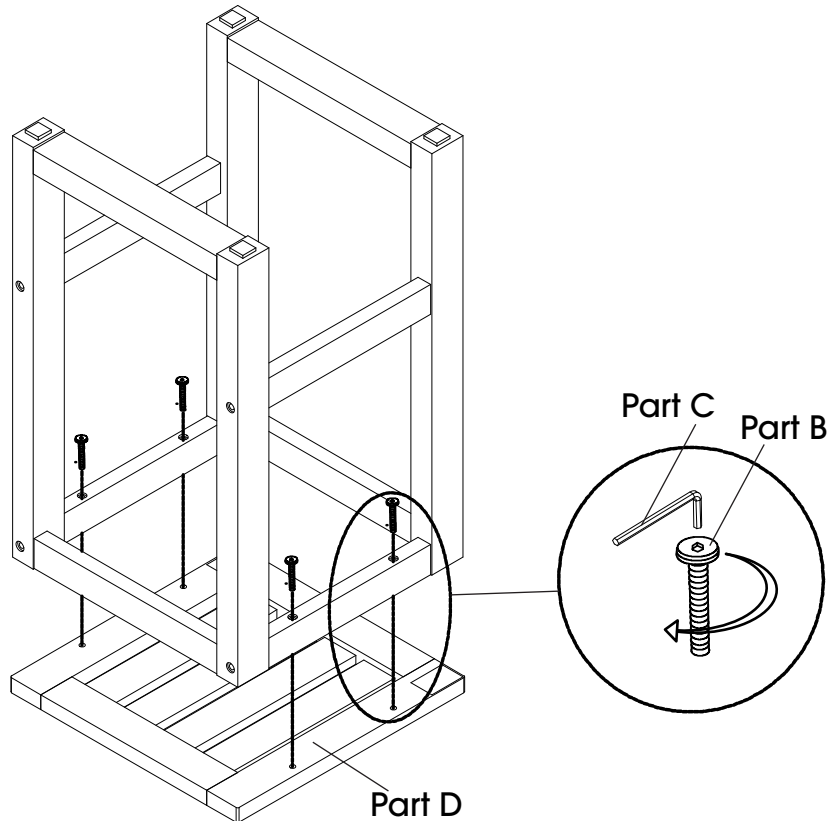

CANNES BAR STOOL NATURAL

24286985

Hardware (Supplied)

Part A x 8
(M7 x 100)

Part B x 4
(M6 x 65)

Part C x 1
(M4)

Tools Required (Not Supplied)

Parts

Part (D) x 1

Part (E) x 2

Part (F) x 2

Part (G) x 2

Part (H) x 1

CANNES BAR STOOL NATURAL

24286985

Step 1.

Step 2.

Ensure that all Bolts and Screws are completely tightened

CANNES BAR STOOL NATURAL

24286985

Step 3.

Finished