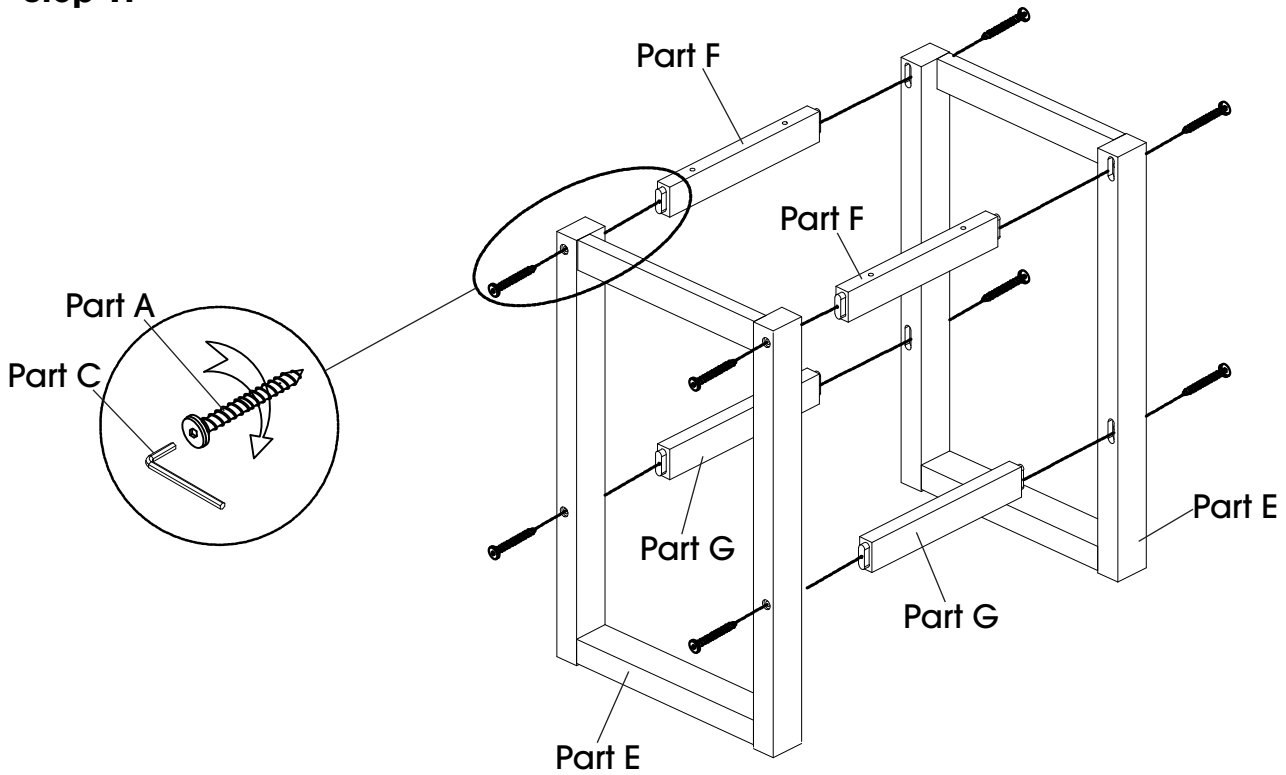

CANNES BAR STOOL NATURAL

24286985

Hardware (Supplied)

Part A x 8
(M7 x 100)

Part B x 4
(M6 x 65)

Part C x 1
(M4)

Tools Required (Not Supplied)

Parts

Part (D) x 1

Part (E) x 2

Part (F) x 2

Part (G) x 2

Part (H) x 1

CANNES BAR STOOL NATURAL

24286985

Step 1.

Step 2.

Ensure that all Bolts and Screws are completely tightened

CANNES BAR STOOL NATURAL

24286985

Step 3.

Finished