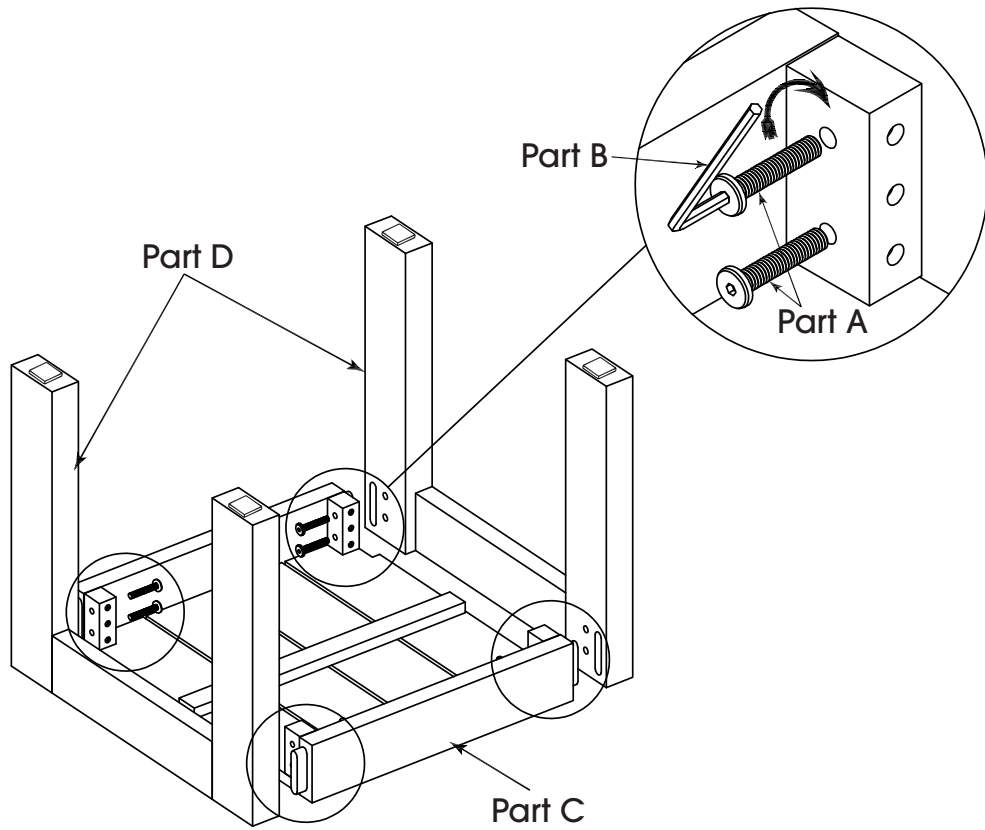

CANNES SIDE TABLE NATURAL

24286992

Hardware (Supplied)

Part A x 8
(M6 x 45)

Part B x 1
(M4)

Tools Required (Not Supplied)

Parts

Part C x 1

Part D x 2

CANNES SIDE TABLE NATURAL

24286992

Step 1.

 **Ensure that all Screw are completely tightened**

Step 2.