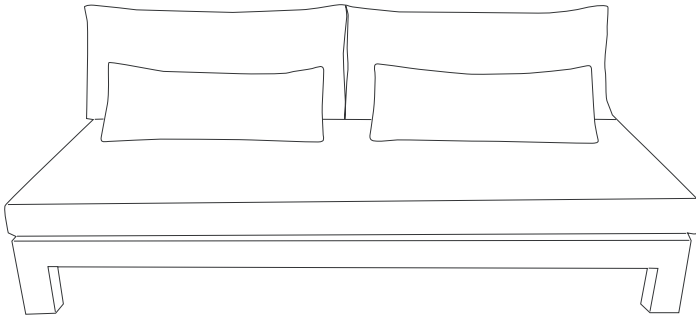

Cannes

Outdoor range

THE STORY

Relax and enjoy coastal-inspired outdoor lounging with our Cannes sofa range. A chunky timber frame in wire brush finish is topped with plush natural upholstery, including lumbar cushions for added support. The sofa's armless design makes it easy to style pieces on their own or in a modular setting for your deck, backyard or patio.

MATERIALS

Chunky timber frame with wire brush finish, foam and fibre filled cushions. Acacia timber with foam cushions.

FABRIC & COLOURS

Available in natural and charcoal. 100% polyester.