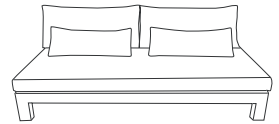

3 seat sofa
w 205 d 94 h 77