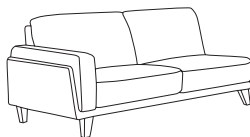

2.5 seat mod LAF/RAF
w 178 d 97 h 80