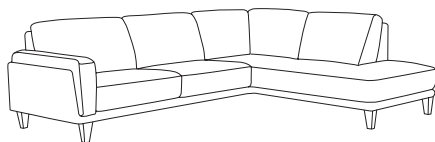

2.5 seat mod LAF + RAF terminal
w 275 d 221 h 80