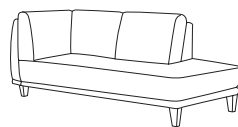

RAF/LAF terminal
w 221 d 97 h 80