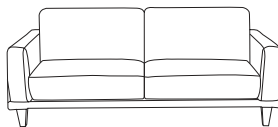

2.5 seat sofa
w 196 d 97 h 80