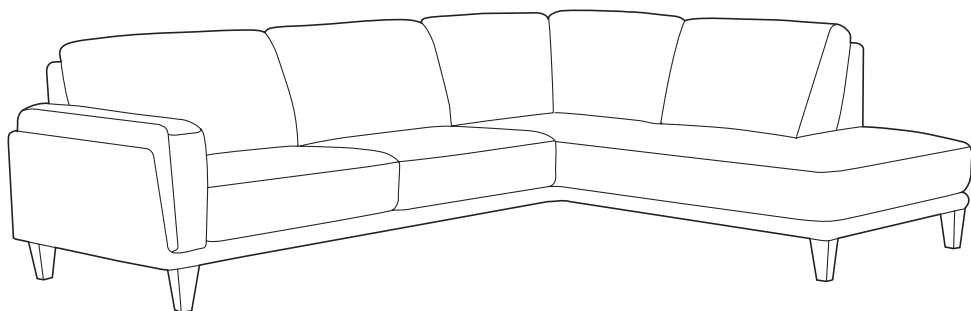

Carnaby

Sofa range

THE STORY

Make comfort a priority for the entire family with the elegant Carnaby modular sofa. An easy-care polyester fabric makes the Carnaby a robust addition to high traffic living rooms and busy households. Elevated on tapered timber legs, The Carnaby modular sofa features an angular profile with supportive seat and back cushions, filled with high-density foam for durability and exceptional lounging comfort.

MATERIALS

Frame: Timber
Suspension: Spring seat suspension.
Webbing back suspension.
Cushion fill: High resilient foam

FABRIC & COLOURS

Avis Fabric: 76% Polyester, 4% Linen, 13% Cotton & 7% Acrylic. Available in Frost grey, Sliver, Charcoal grey, Pine green, Pastel pink & Grey white.
Belfast fabric: 95% Polyester & 5% Linen. Available in Green, Dove, Storm, Navy, Red & Feather grey.