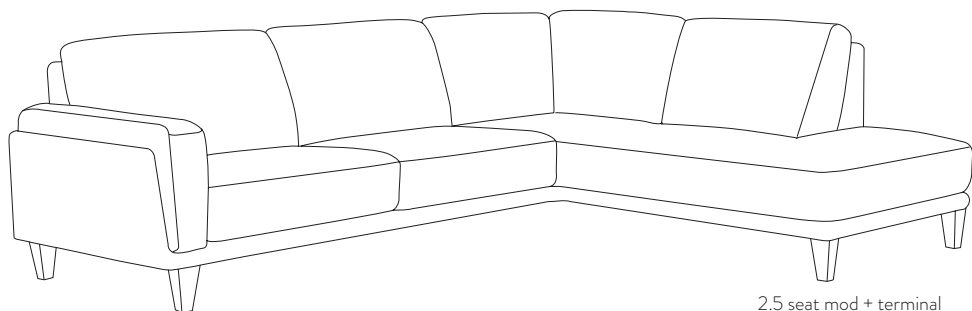

Carnaby

Sofa range

2.5 seat mod + terminal
w 274 d 221 h 84

THE STORY

Make comfort a priority for the entire family with the elegant Carnaby modular sofa. An easy-care polyester fabric makes the Carnaby a robust addition to high traffic living rooms and busy households. Elevated on tapered timber legs, The Carnaby modular sofa features an angular profile with supportive seat and back cushions, filled with high-density foam for durability and exceptional lounging comfort.

MATERIALS

Frame: Timber
Suspension: Spring seat suspension.
Webbing back suspension.
Cushion fill: High resilient foam

FABRIC & COLOURS

Avis; charcoal grey, frost grey, grey white, pastel pink, pine green, sliver. 76% polyester, 4% linen, 13% cotton & 7% acrylic. Belfast; dove, grey, green, navy, red, storm. 95% polyester & 5% linen.

Ottoman
w 60 d 60 h 43

Armchair
w 96 d 96 h 84

2 seat sofa
w 158 d 96 h 84

2.5 seat sofa
w 196 d 96 h 84

1.5 seat armless
w 80 d 96 h 84

Corner
w 97 d 97 h 84

2.5 seat mod LAF/RAF
w 178 d 96 h 84

Chaise LAF/RAF
w 100 d 159 h 84

Terminal LAF/RAF
w 96 d 221 h 84