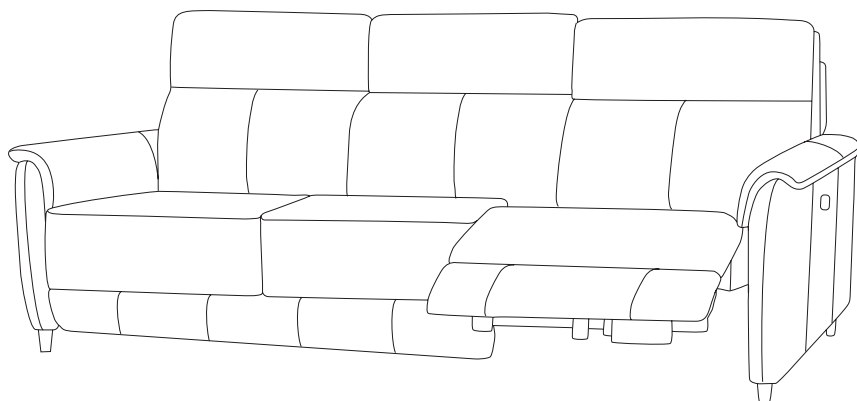

Dexter

Sofa range

THE STORY

Experience full body comfort on the Dexter recliner sofa.

Pillow top arms and cushions will cater to your every comfort with its sink in style while a high back gives maximum support.

An electric incliner back and footrest allows you to adjust the comfort to suit you.

MATERIALS

Frame: Timber. Suspension: Pocket sprung seats.

Cushion fill: Fibre, foam & coil

FABRIC & COLOURS

Skyland fabric; antarctica, beige, charcoal gray, misty jade, moss green, parisian blue, wild dove. 76% polyester, 4% linen, 13% cotton & 7% acrylic. Lucia 100% leather; black, claret, elephant, frost, ocean blue, pale grey, silver grey, grey. Hollywood leather; black, elephant, espresso, feather grey, frost, grey, ocean blue, slate, star white.