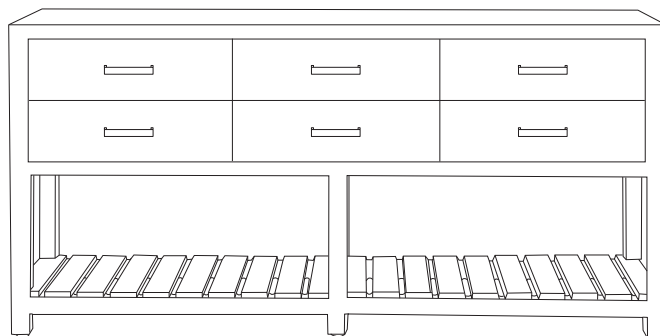

Ina

Furniture range

THE STORY

Embrace contemporary country style with the Ina furniture range. Made from solid acacia each piece in the collection has been designed to accommodate the storage needs in busy households with options, including multiple shelves and drawers featured throughout the collection.

MATERIALS

Recycled pine in distressed white.