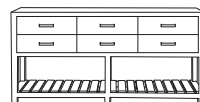

Console table
w 180 d 50 h 85