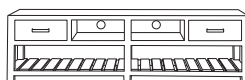

Entertainment unit
w 200 d 50 h 55