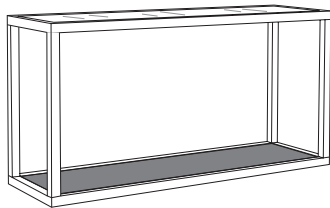

Console
w 148 d 45 h 77