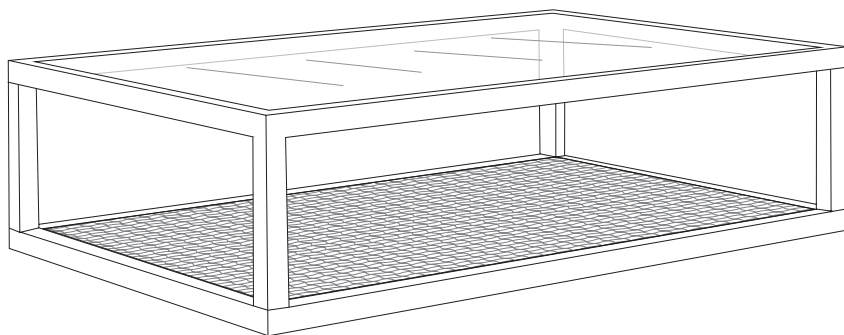

Ambassador range

THE STORY

Coastal-inspired with a rattan twist, the Ambassador coffee table is functional as it is stunning. Featuring a glass top and rattan base, curate a vignette of your favourite coffee table books, candles and keepsakes and use the bottom layer for extra storage or leave bare to highlight the beautiful rattan detail. Either way, it's a striking statement piece that will give any space a timeless appeal.

MATERIALS

Rubberwood, rattan and glass in washed oak finish.