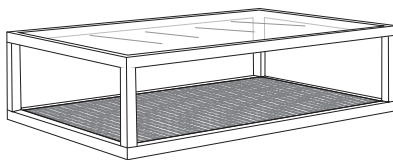

Coffee Table
w 132 d 85 h 35