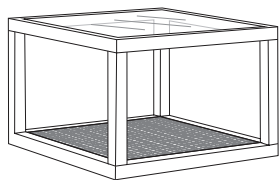

Side Table
w 60 d 60 h 40