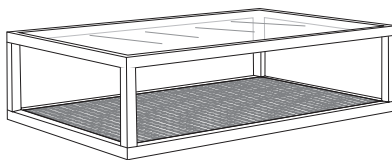

Coffee Table
w 132 d 85 h 35