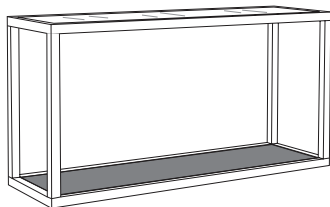

Console
w 148 d 45 h 77