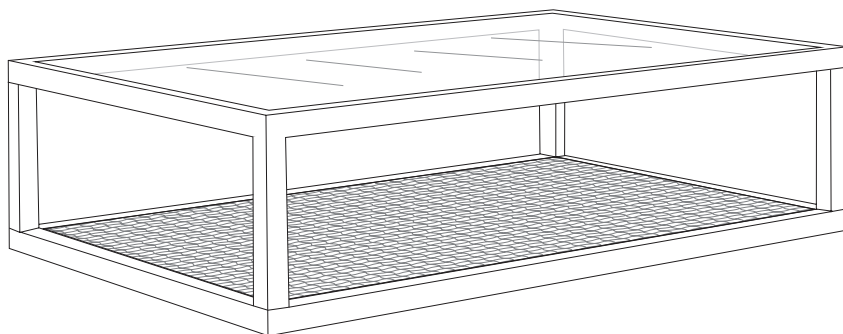

Ambassador range

THE STORY

Coastal-inspired with a rattan twist, the Ambassador coffee table is functional as it is stunning. Featuring a glass top and rattan base, curate a vignette of your favourite coffee table books, candles and keepsakes and use the bottom layer for extra storage or leave bare to highlight the beautiful rattan detail. Either way, it's a striking statement piece that will give any space a timeless appeal.

MATERIALS

Rubberwood, rattan and glass in washed oak finish.