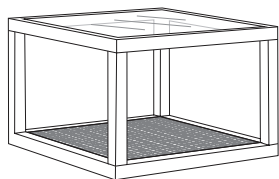

Side Table
w 60 d 60 h 40