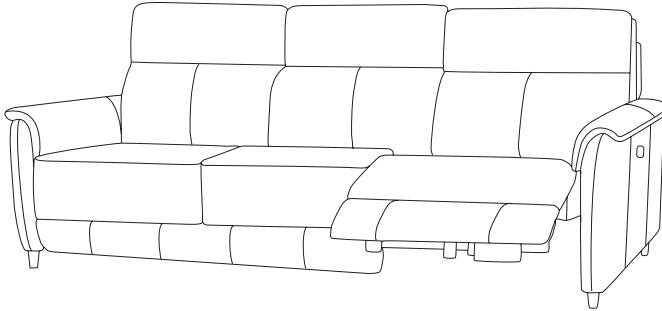

Dexter

Sofa range

THE STORY

Experience full body comfort on the Dexter recliner sofa. Pillow top arms and cushions will cater to your every comfort with its sink in style while a high back gives maximum support. An electric incliner back and footrest allows you to adjust the comfort to suit you.

MATERIALS

Frame: Timber   Suspension: Pocket sprung seats.
Cushion fill: Fibre, foam & coil

FABRIC & COLOURS:

Skyland (76% polyester, 13% cotton, 7% acrylic, 4% linen) charcoal grey, misty jade, beige, wild dove, antarctica
Lucia (100% leather) ocean blue, frost, silver grey, elephant, black, pale grey, grey
Hollywood (100% leather) black, slate grey, elephant, espresso, ocean blue, grey, feather grey, frost, gingerbread

(Available in static, 1 electric or battery motion)

(Available in static, 2 electric or battery motion)