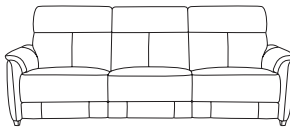

3.5 seat sofa
w 249 d 98 h 100

(Available in 2 electric or battery motion)