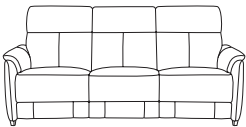

3 seat sofa
w 205 d 98 h 100

(Available in static, 2 electric or battery motion)