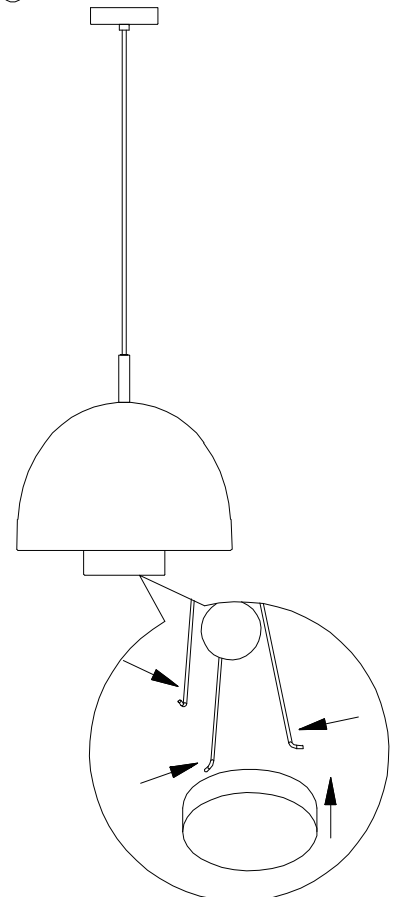

COSH CEILING PENDANT MEDIUM

24301879, 24307406, 24301930, 24307413

FREEDOM

Thank you for purchasing the **Cosh Ceiling Pendant Medium**. Before you begin to assemble your new lamp, please check to ensure that all hardware and parts have been supplied. This page lists all contents included in the carton(s).

Follow instructions closely as deviation from them may present a possible safety risk and may void your warranty.

It is recommended that assembly is done on a soft surface such as carpet to avoid any damage. In the interest of safety, Freedom recommends all pendants to be installed by a licenced electrician.

Ø6*L25mm

Ⓑ x2

COSH CEILING PENDANT MEDIUM

24301879, 24307406, 24301930, 24307413

FREEDOM

①

②

③

④

⑤

⑥

⑦

 **E27 Max. 40W**
 **E27 Max. 10W LED**