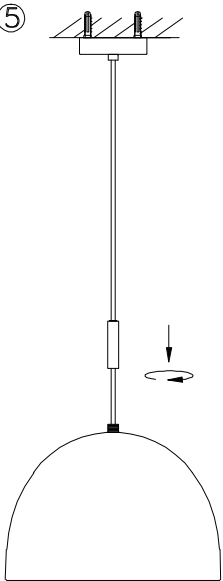

COSH CEILING PENDANT MEDIUM

24301879, 24307406, 24301930, 24307413

FREEDOM

Thank you for purchasing the **Cosh Ceiling Pendant Medium**. Before you begin to assemble your new lamp, please check to ensure that all hardware and parts have been supplied. This page lists all contents included in the carton(s).

IP20-Indoor Use only

E27 Max. 40W 

(bulb not included)

E27 Max. 10W 

Class II protection

Hardware(Supplied)

M4*L25mm

Ⓐ x2

Ø6*L25mm

Ⓑ x2

COSH CEILING PENDANT MEDIUM

24301879, 24307406, 24301930, 24307413

FREEDOM

①

②

③

④

⑤

⑥

⑦

 **E27 Max. 40W**
 **E27 Max. 10W LED**