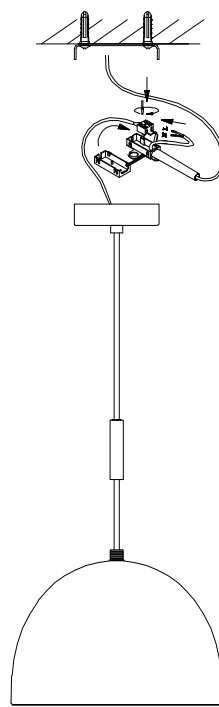

COSH CEILING PENDANT MEDIUM

24301879, 24307406, 24301930, 24307413

FREEDOM

Thank you for purchasing the **Cosh Ceiling Pendant Medium**. Before you begin to assemble your new lamp, please check to ensure that all hardware and parts have been supplied. This page lists all contents included in the carton(s).

IP20-Indoor Use only

E27 Max. 40W 

(bulb not included)

E27 Max. 10W 

Class II protection

Hardware(Supplied)

M4*L25mm

Ⓐ x2

Ø6*L25mm

Ⓑ x2

COSH CEILING PENDANT MEDIUM

24301879, 24307406, 24301930, 24307413

FREEDOM

①

②

③

④

⑤

⑥

⑦

 **E27 Max. 40W**
 **E27 Max. 10W LED**