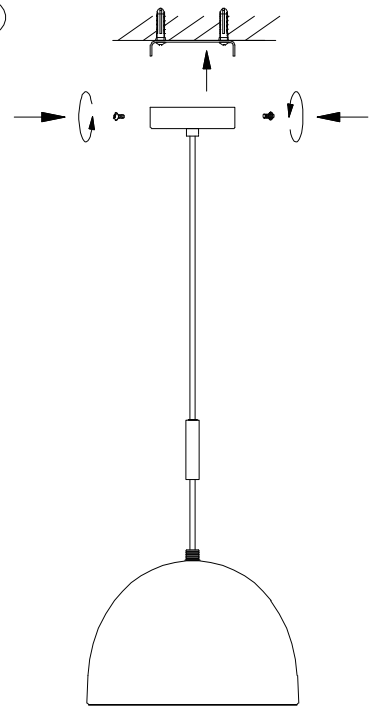

COSH CEILING PENDANT MEDIUM

24301879, 24307406, 24301930, 24307413

FREEDOM

①

②

③

④

⑤

⑥

⑦

E27 Max. 40W
 E27 Max. 10W LED