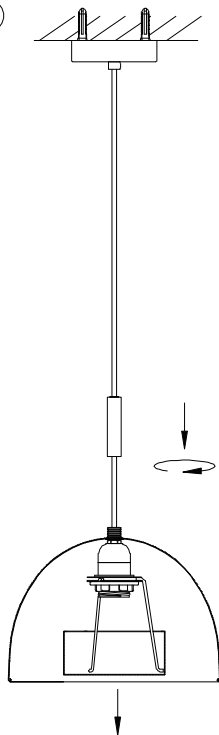

COSH CEILING PENDANT SMALL

24301893, 24301947, 24307444, 24307345

FREEDOM

Thank you for purchasing the **Cosh Ceiling Pendant Small**. Before you begin to assemble your new lamp, please check to ensure that all hardware and parts have been supplied. This page lists all contents included in the carton(s).

IP20-Indoor Use only 

E27 Max. 40W  (bulb not included)

E27 Max. 10W 

Class II protection

Hardware(Supplied)

M4*L25mm

(A) x2

Ø6*L25mm

(B) x2

COSH CEILING PENDANT SMALL

24301893, 24301947, 24307444, 24307345

FREEDOM

①

③

④

②

⑤

⑥

 **E27 Max. 40W**
 **E27 Max. 10W LED**