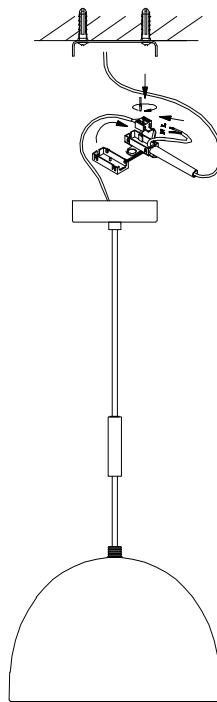

COSH CEILING PENDANT SMALL

24301893, 24301947, 24307444, 24307345

FREEDOM

Thank you for purchasing the **Cosh Ceiling Pendant Small**. Before you begin to assemble your new lamp, please check to ensure that all hardware and parts have been supplied. This page lists all contents included in the carton(s).

IP20-Indoor Use only 

E27 Max. 40W  (bulb not included)

E27 Max. 10W 

Class II protection

Hardware(Supplied)

M4*L25mm

(A) x2

Ø6*L25mm

(B) x2

COSH CEILING PENDANT SMALL

24301893, 24301947, 24307444, 24307345

FREEDOM

①

③

④

②

⑤

⑥

 **E27 Max. 40W**
 **E27 Max. 10W LED**