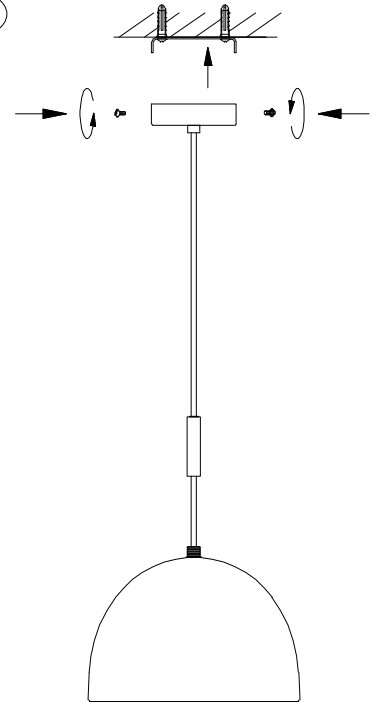

COSH CEILING PENDANT SMALL

24301893, 24301947, 24307444, 24307345

FREEDOM

Thank you for purchasing the **Cosh Ceiling Pendant Small**. Before you begin to assemble your new lamp, please check to ensure that all hardware and parts have been supplied. This page lists all contents included in the carton(s).

IP20-Indoor Use only 

E27 Max. 40W  (bulb not included)

E27 Max. 10W 

Class II protection

Hardware(Supplied)

M4*L25mm

(A) x2

Ø6*L25mm

(B) x2

COSH CEILING PENDANT SMALL

24301893, 24301947, 24307444, 24307345

FREEDOM

①

③

④

②