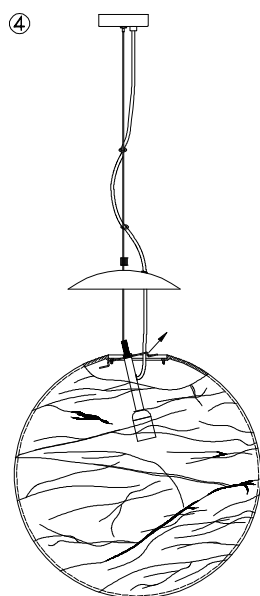

A x2

Ø6*L25mm

B x2

①

②

③

COLLE CEILING PENDANT LARGE

24302029/24307437