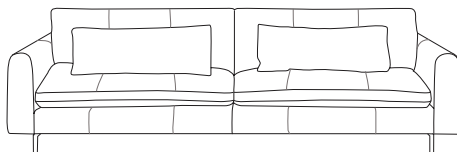

3 seat sofa
w 234 d 101 h 84