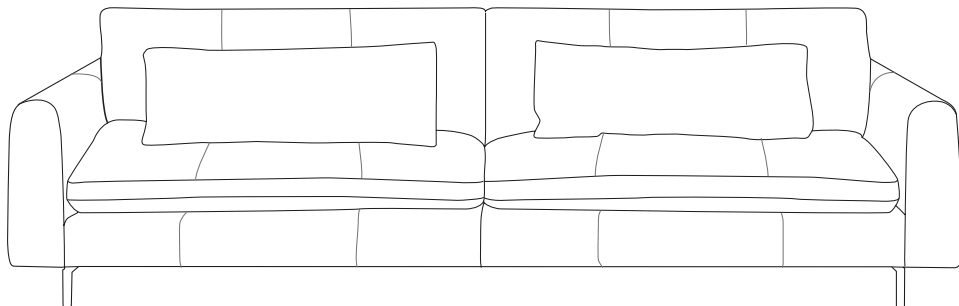

Hendricks

Sofa range

THE STORY

Sleek and modern, the Hendricks sofa pulls no punches when it comes to style. Featuring straight lines, lumbar cushions and soft leather, the Hendricks sofa features feather filled seating for comfort and support and its stiletto legs in powder coated metal lend a modern edge.

MATERIALS

This sofa range uses timber as a frame comprising timber composites. For comfort and luxurious feel, its cushions fill use foam, fibre and feather. Its suspension is spring in the seat and webbing in the back.

FABRIC & COLOURS

Silky Semi Aniline leather - Carbon Grey, Dark Denim, Kelp Green, Cocoa, Cognac, Granite, Stone Grey.
Accent Family Friendly leather - Ocean Blue, Black, Star White, Graphite, Silver Grey, Oyster Grey, Kelp Green.