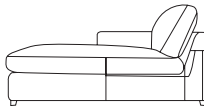

Chaise LAF
w 102 d 170 h 87