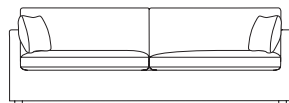

4 seat sofa
w 240 d 108 h 87