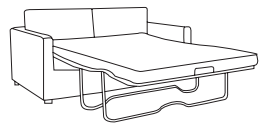

Sofabed
w 183 d 106 h 92