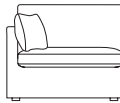

1.5 seat LAF
w 102 d 108 h 87