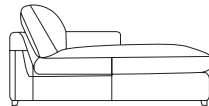

Chaise RAF
w 102 d 170 h 87