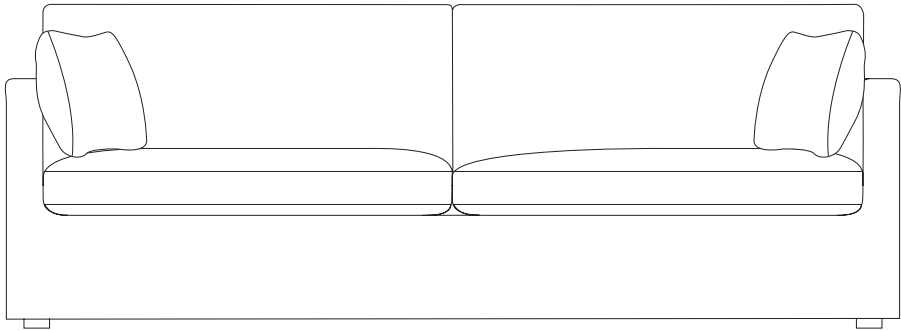

Momba

Sofa range

THE STORY

Modern coastal style and ultimate comfort. The Momba sofa range will bring a cool relaxing vibe to your living room. Curl up and sink into the deep seating with sumptuous feather and fibre filled cushions. Choose from a range of subtle shades, in a washed canvas fabric for a laid-back feel.

MATERIALS

Frame: Timber
Suspension: Webbing and spring seat suspension (except for sofabed). Webbing back suspension (sofabed - timber and fibre).
Back cushion: feather and fibre. Seat cushion: feather, foam and fibre (sofabed - foam and fibre).

FABRIC & COLOURS

Available in Washed canvas fabric; ivory, stone or graphite. 70% cotton 30% polyester. Sense fabric; beige, mid grey or graphite. 100% polyester. Kirra; silver, pewter. 100% polyester. Bendigo; ash, green, ginger, taffy, tan. 100% leather.