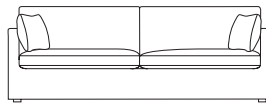

3 seat sofa
w 225 d 108 h 87