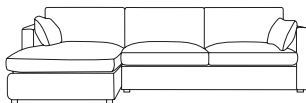

3 seat mod RAF + chaise LAF
w 293 d 170 h 87