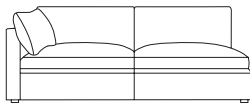

Momba

Sofa range

3 seat mod LAF
w 191 d 108 h 87