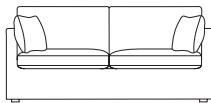

2 seat sofa
w 190 d 108 h 87