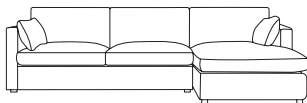

3 seat mod LAF + chaise RAF
w 293 d 170 h 87