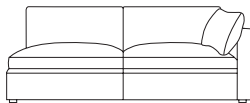

3 seat mod RAF
w 191 d 108 h 87