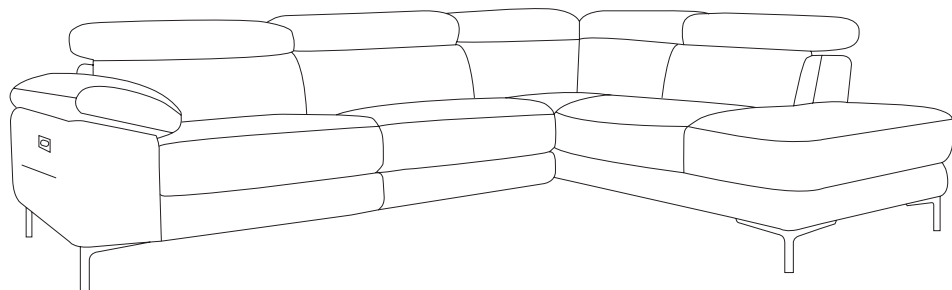

Cora

Sofa range

THE STORY

A modular sofa that is designed for comfort from every angle, Cora will have the entire family picking out their favourite spot. Pillow top arms, five adjustable headrests and an electric recliner provide comfort and support from top to toe. Chrome stiletto legs also give the sofa a contemporary feel making it easy to style in any space. Its high quality fabric is durable for busy households and ranges from soft weave, chunkier and linen look finishes.

MATERIALS

Frame: Timber with metal legs
Suspension: Spring seat suspension.
Webbing back suspension.
Cushion fill: High resilient foam and fibre

FABRIC & COLOURS

Available in Piero fabric; aegan, ocean or slate.
100% polyester.
Austria fabric; charcoal, denim or grey.
100% polyester.
Talent fabric; cloud, denim, granite or navy.
100% polyester.