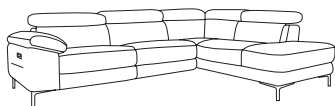

3 seat mod LAF + RAF terminal
w 283 d 217 h 74