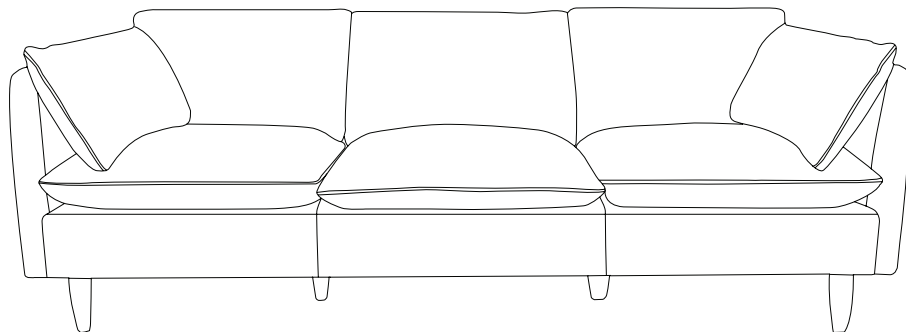

Eton

Sofa range

THE STORY

A European classic. The Eton is perfect if you're looking for a classic leather sofa designed with endless comfort. Deep seating with plush fibre and feather cushioning along with soft padded arms will have you switching off to relax instantly.

MATERIALS

This sofa uses timber as a frame comprising timber composites. Its cushion fill is made of feather and fibre for comfort and durability. It has webbing and spring suspension for long term support and consistent comfort.

FABRIC & COLOURS

Allure; light grey. 100% polyester. Amaro; oatmeal, thunder. 82% polyester, 18% acrylic. Block; light grey, dark grey. 100% polyester. Charlotte; light grey, navy, paprika. 67% polyester, 10% linen, 23% acrylic. Marlo; coal, steel grey. 74% polyester, 26% acrylic. Vintage tan leather; tan, slate, chocolate brown, ash. Full grain leather.