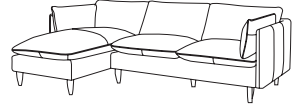

3 seat mod RAF + LAF Chaise
w 264 d 159 h 83