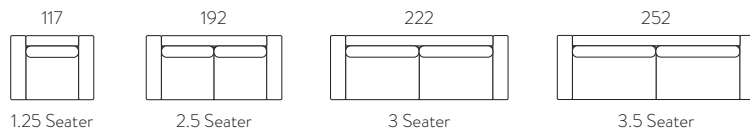

Sofas & Armchairs