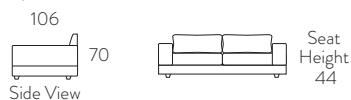

Specifications