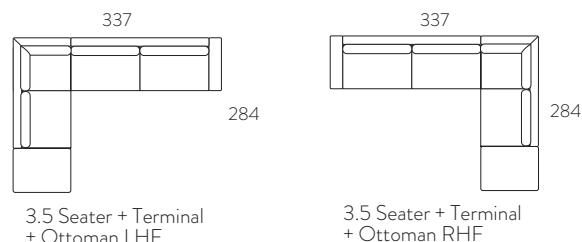

Modular Configurations