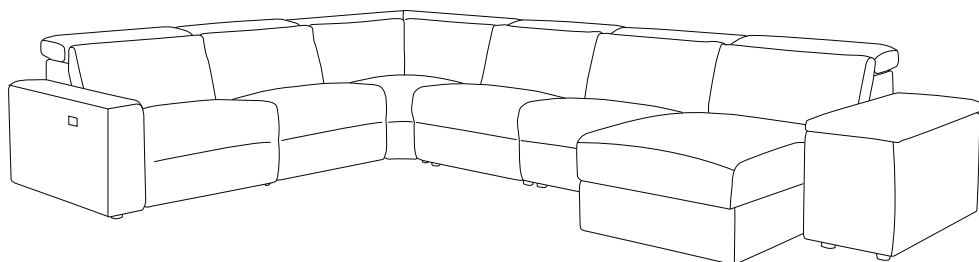

Onslow

Sofa range

THE STORY

The Onslow sofa range features wide arms and sink-in comfort. A hidden storage compartment in the chaise makes room for items you want out of sight or within easy reach. So lounge-worthy, you'll be nodding off in no time.

MATERIALS

Frame: Timber and plastic leg
Suspension: Webbing and spring suspension
Cushion fill: Foam and fibre filled

FABRIC & COLOURS

Available in Chesapeake; coal. 95% polyester, 5% linen. Sense; beige, grey, mid grey. 100% polyester. Belfast; forest green, pink orange, light grey, midnight blue. 95% polyester, 5% nylon. Marlo; coal, light grey. 74% polyester, 26% acrylic.

freedom