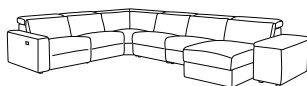

Kit
w 292 d 414 h 80

freedom