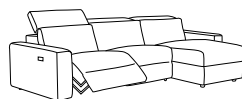

1.5 seat mod + armless + chaise
w 278 d 160 h 80