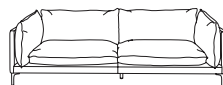

3 seat sofa
w 242 d 100 h 84