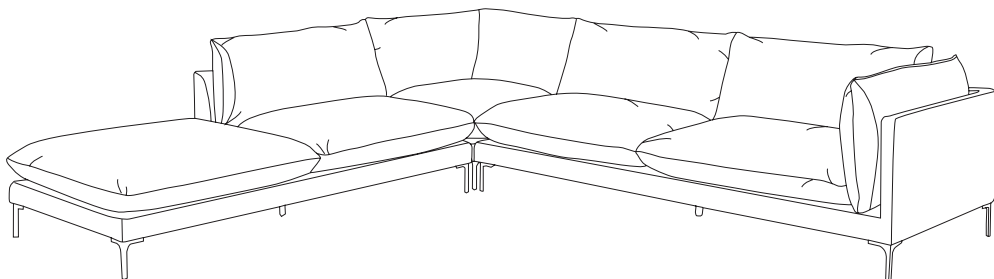

Panama

Sofa range

w 316 d 296 h 84

THE STORY

The Panama sofa is laid-back luxury at its best. Enjoy generous wide seating for that ultimate sink in experience. With a nod to casual coastal living, stunning features, including french seam detailing, chunky woven fabric and plush seats, the Panama will transform your living room into a relaxing retreat.

MATERIALS

Foam core seat with feather and fibre blend topper. Feather and fibre blend back cushions. It has webbing and spring suspension for long term support and consistent comfort. Available with black or silver legs.

FABRIC & COLOURS

Available in Allure; light grey. 100% polyester. Amaro fabric; thunder, oatmeal. 82% polyester, 18% acrylic. Block fabric; dark grey, light grey. 100% polyester. Charlotte fabric; light grey, paprika, navy. 67% polyester, 10% linen, 23% acrylic. Marlo fabric; steel grey, coal. 74% polyester, 26% acrylic. Orlando; dark grey, incarnadine, meerkat, snow white. Bendigo; ash, green, ginger, taffy, tan. 100% leather. Vintage; ash, chocolate, slate, tan. Full grain leather.