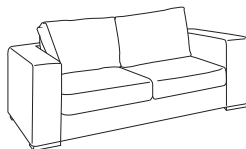

2 seat sofa
w 183 d 102 h 84