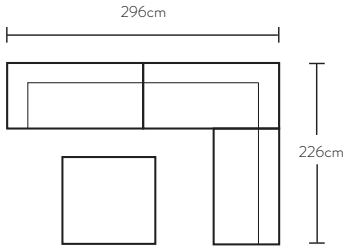

Configurations

2 seat modular LAF, 2 seat modular RAF & 2 seat armless + ottoman