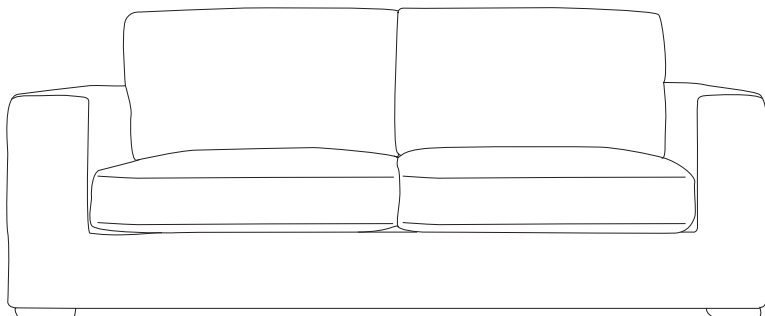

Aspect

Sofa range

THE STORY

Make comfort your priority with the simple yet stylish Aspect range. The low profile and square arms give it a welcoming look that's made for relaxation. A solid timber frame forms its internal construction and high-density foam-filled removable cushions, sprung seat and webbed backrests offer great support. Upholstered in a durable chunky-weave polyester fabric, this robust and spacious sofa is suited to a contemporary setting and is sure to blend into your decor despite its commanding presence.

MATERIALS

Solid timber frame with timber composites.
Foam core seat and back.
Steel spring suspension for consistent comfort and long term support.

FABRICS & COLOURS

Fancy; Silverstreak. 95% Polyester, 5% Cotton.
Ryder; Mineral. 70% Polyester, 30% Acrylic.
Harbour; fog. 100% polyester.