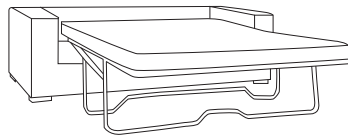

Sofabed
w 215 d 101 h 90