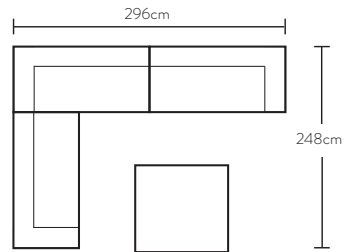

2 seat modular LAF, 2 seat modular LAF & 2 seat modular RAF + ottoman