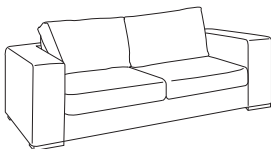

2.5 seat sofa
w 219 d 102 h 84