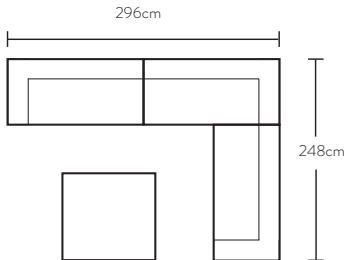

2 seat modular LAF, 2 seat modular RAF & 2 seat modular RAF + ottoman