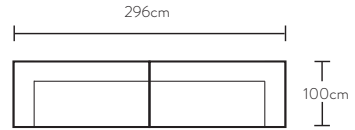

2 seat modular LAF & 2 seat modular RAF