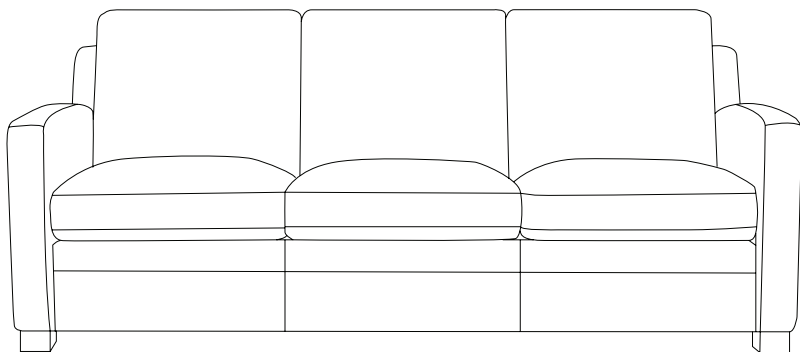

Barossa

Sofa range

THE STORY

With its classic club-style design, luxurious semi-aniline leather and timber legs the Barossa sofa will bring instant style to any living room, study or bar and entertaining area. So cool, you'll want one in every room.

MATERIALS

Frame: Timber
Suspension: Webbing and spring suspension
Cushion fill: Foam and fibre

FABRIC & COLOURS

Bendigo; ash, green, ginger, taffy, tan.
100% leather.