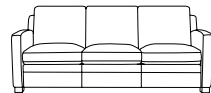

3 seat sofa
w 211 d 95 h 88