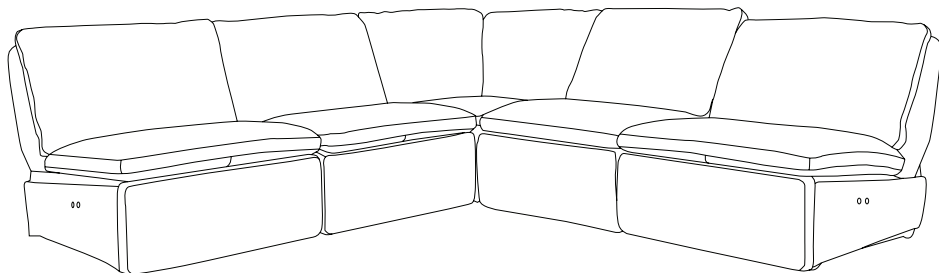

Milo

Sofa range

THE STORY

Featuring a modern armless design, the Milo modular features two electric seats with an electric back and footrest. Upholstered in luxurious soft full-aniline leather, this stylish sofa is all kinds of comfort with pillow soft cushions that you can sink into day or night. Each piece is entirely wrapped in leather so you can easily style it as individual pieces or as a larger sectional to suit your space. So comfy, movie nights will become a family tradition.

MATERIALS

Frame: Steel frame, timber.

Suspension: Webbing and spring suspension

Cushion fill: Foam, fibre and feather.

FABRIC & COLOURS

Hand Dyed; camel, chocolate, graphite, pewter, taupe.
100% leather. Hand Waxed; bark, cigar, ebony, nut, pewter. 100% leather.