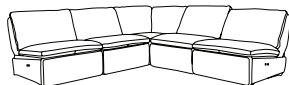

1 seat armless + armless + corner + armless + armless
w 275 d 275 h 85