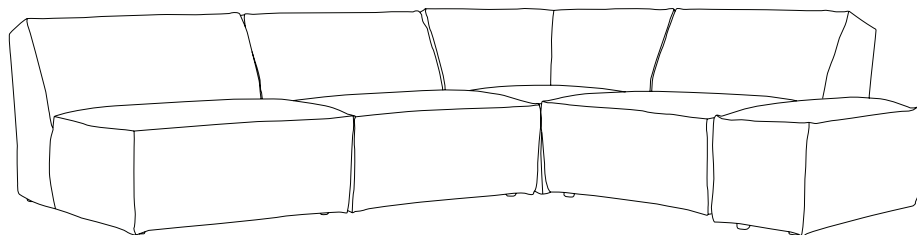

Boulder

Sofa range

THE STORY

Featuring a modern armless look, the Boulder modular sofa is designed to fit living rooms big or small. Its luxurious soft full-aniline leather is dyed by hand for a beautiful modern look, including natural variations making each sofa unique. Simply pick your spot and socialise in style.

MATERIALS

Frame: Timber
Suspension: Webbing and spring suspension
Cushion fill: Foam and fibre

FABRIC & COLOURS

Hand Dyed; camel, chocolate, graphite, pewter, taupe. 100% leather. Hand Waxed; bark, cigar, ebony, nut, pewter. 100% leather.