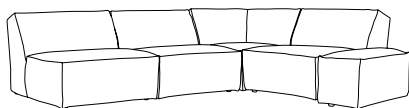

Armless + armless + corner + armless + ottoman
w 325 d 265 h 84