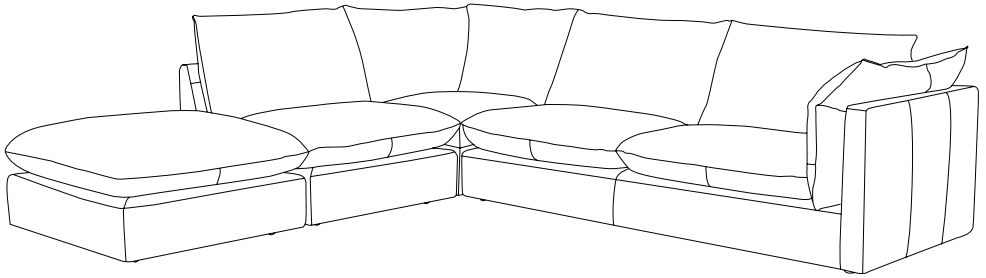

Sorrento

Sofa range

THE STORY

With hidden legs, the Sorrento modular sofa appears to float giving cloud-like comfort with its foam and feather-filled cushions. The great thing is each piece can easily combine to create your dream lounging space or simply use any piece on its own as extra seating. A sofa so flexible, you'll never get bored. Perfect.

MATERIALS

Frame: Timber

Suspension: Webbing and spring suspension

Cushion fill: Feather and fibre

FABRIC & COLOURS:

Alpha (67% viscose 18% polyester 9% linen 6% other) graphite, natural

Block (100% polyester) dark grey, light grey

Charlotte (67% polyester 23% acrylic 10% linen) light grey, navy, paprika

Washed Canvas (70% cotton 30% polyester) graphite, ivory, stone

Bendigo (100% leather) ash, green, ginger, taffy, tan