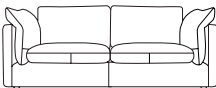

2.5 seat sofa
w 197 d 100 h 86