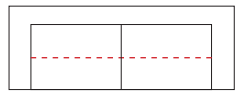

***Note:** measurements are in centimetres and are approximate only. Explanation: LAF and RAF: Left Arm Facing and Right Arm Facing: as you stand in front of the sofa the arm will be on either the left or right side of the modular component. Please refer to website for care instructions: www.freedom.com.au While we aim to ensure that the information on this tearsheet is correct at the time of printing, it is sometimes necessary for changes to be made to product specifications. To avoid disappointment, we suggest that you obtain confirmation of product specifications and availability with your freedom salesperson before placing your order. Please refer to website for care instructions: www.freedom.com.au or www.freedomfurniture.co.nz

FREEDOM

*The leather sofa has a seam line shown by a broken dotted line on these top view drawings

*chaise

*ottoman

*corner

*armchair

*armless

*3 seat

*1.5 seat modular

*2.5 seat

*3 seat modular