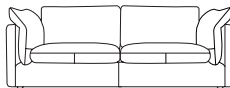

3 seat sofa
w 236 d 100 h 86