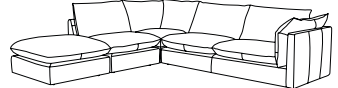

3 seat RAF + corner + armless
+ ottoman
w 306 d 280 h 86