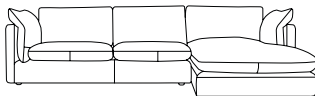

3 seat mod + chaise
w 327 d 170 h 86