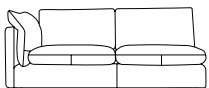

3 seat mod LAF/RAF
w 209 d 100 h 86