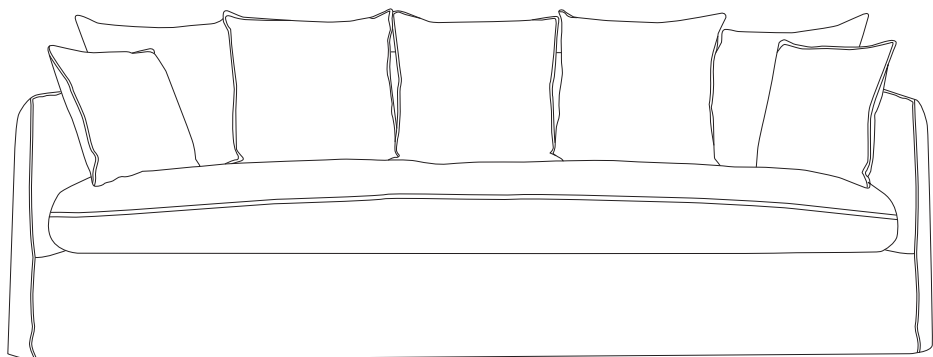

Westport

Sofa range

THE STORY

Featuring a relaxed shape and a Hampton's inspired style, the Westport sofa is upholstered in a 100% cotton fabric and supported by pillow soft foam, fibre and feather filled seat and scatter cushions for exceptional everyday comfort. Your living room sofa situation won't get any better (or stylish) than this.

Removable slip cover for easy cleaning.

MATERIALS

Frame: Timber

Suspension: Webbing and spring suspension

Cushion fill: Foam and fibre filled

FABRIC & COLOURS

Available in Darling; bleach sand, snow white.

100% cotton. Alpha fabric; graphite, natural.

67% viscose, 18% polyester, 9% linen, 6% other.

Marlo; coal. 74% polyester, 26% acrylic.

Washed canvas; graphite, ivory, stone.

70% cotton, 30% polyester.

w 91 d 91 h 49

w 110 d 103 h 92

w 203 d 103 h 92

w 252 d 103 h 92

freedom