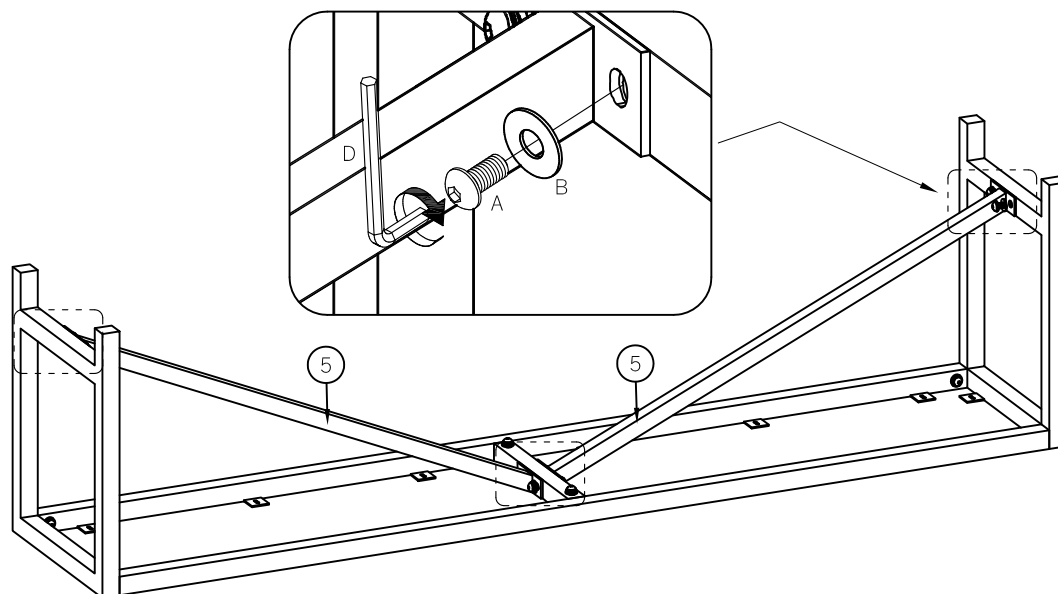

30
min

This assembly requires
two persons

Tools Required (Not Supplied)

DO NOT USE A
POWERDRILL
TO COMPLETE ASSEMBLY

SILO Dining Bench

24403306

Parts

			✓
1	1	1700x350x25	
2	2	425x344x70	
3	2	1634x60x30	
4	1	284x30x30	
5	2	880x90x25	

SILO Dining Bench

24403306

Step 1

Step 2

SILO Dining Bench

24403306

Step 3

Step 4

SILO Dining Bench

24403306

Step 5

Step 6

SILO Dining Bench

24403306

Step 7

Step 8