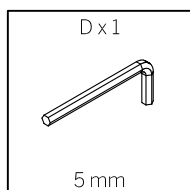

GENERAL

Periodically check and re-tighten all fasteners. When moving furniture always lift it rather than drag it.

045 Rev 1

SILO Dining Bench

24403306

Hardware (Supplied)

<p>A x 14</p>  <p>M8x16 mm</p>	<p>B x 14</p>  <p>Ø8/Ø19 mm</p>	<p>C x 16</p>  <p>Ø4x18 mm</p>	<p>D x 1</p>  <p>5 mm</p>
---	--	--	--

30
min

This assembly requires
two persons

Tools Required (Not Supplied)

DO NOT USE A
POWERDRILL
TO COMPLETE ASSEMBLY

SILO Dining Bench

24403306

Parts

			✓
1	1	1700x350x25	
2	2	425x344x70	
3	2	1634x60x30	
4	1	284x30x30	
5	2	880x90x25	

SILO Dining Bench

24403306

Step 1

Step 2

SILO Dining Bench

24403306

Step 3

Step 4

SILO Dining Bench

24403306

Step 5

Step 6

SILO Dining Bench

24403306

Step 7

Step 8