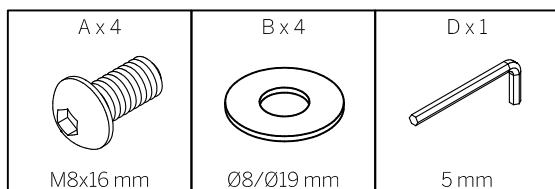

GENERAL

Periodically check and re-tighten all fasteners. When moving furniture always lift it rather than drag it.

045 Rev 1

SILO Dining Bench

24403306

Hardware (Supplied)

<p>A x 14</p>  <p>M8x16 mm</p>	<p>B x 14</p>  <p>Ø8/Ø19 mm</p>	<p>C x 16</p>  <p>Ø4x18 mm</p>	<p>D x 1</p>  <p>5 mm</p>
---	--	--	--

30
min

This assembly requires
two persons

Tools Required (Not Supplied)

DO NOT USE A
POWERDRILL
TO COMPLETE ASSEMBLY

SILO Dining Bench

24403306

Parts

			✓
1	1	1700x350x25	
2	2	425x344x70	
3	2	1634x60x30	
4	1	284x30x30	
5	2	880x90x25	

SILO Dining Bench

24403306

Step 1

Step 2

SILO Dining Bench

24403306

Step 3

Step 4

SILO Dining Bench

24403306

Step 5

Step 6

SILO Dining Bench

24403306

Step 7

Step 8