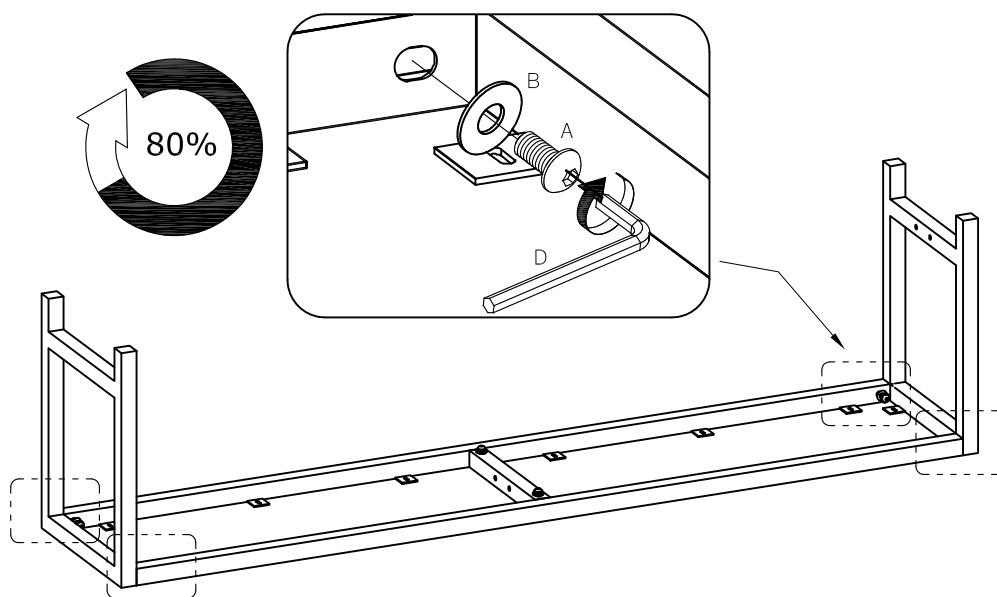

30
min

This assembly requires
two persons

Tools Required (Not Supplied)

DO NOT USE A
POWERDRILL
TO COMPLETE ASSEMBLY

SILO Dining Bench

24403306

Parts

			✓
1	1	1700x350x25	
2	2	425x344x70	
3	2	1634x60x30	
4	1	284x30x30	
5	2	880x90x25	

SILO Dining Bench

24403306

Step 1

Step 2

SILO Dining Bench

24403306

Step 3

Step 4

SILO Dining Bench

24403306

Step 5

Step 6

SILO Dining Bench

24403306

Step 7

Step 8