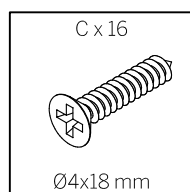

GENERAL

Periodically check and re-tighten all fasteners. When moving furniture always lift it rather than drag it.

045 Rev 1

SILO Dining Bench

24403306

Hardware (Supplied)

<p>A x 14</p>  <p>M8x16 mm</p>	<p>B x 14</p>  <p>Ø8/Ø19 mm</p>	<p>C x 16</p>  <p>Ø4x18 mm</p>	<p>D x 1</p>  <p>5 mm</p>
---	--	--	--

30
min

This assembly requires
two persons

Tools Required (Not Supplied)

DO NOT USE A
POWERDRILL
TO COMPLETE ASSEMBLY

SILO Dining Bench

24403306

Parts

			✓
1	1	1700x350x25	
2	2	425x344x70	
3	2	1634x60x30	
4	1	284x30x30	
5	2	880x90x25	

SILO Dining Bench

24403306

Step 1

Step 2

SILO Dining Bench

24403306

Step 3

Step 4

SILO Dining Bench

24403306

Step 5

Step 6

SILO Dining Bench

24403306

Step 7

Step 8