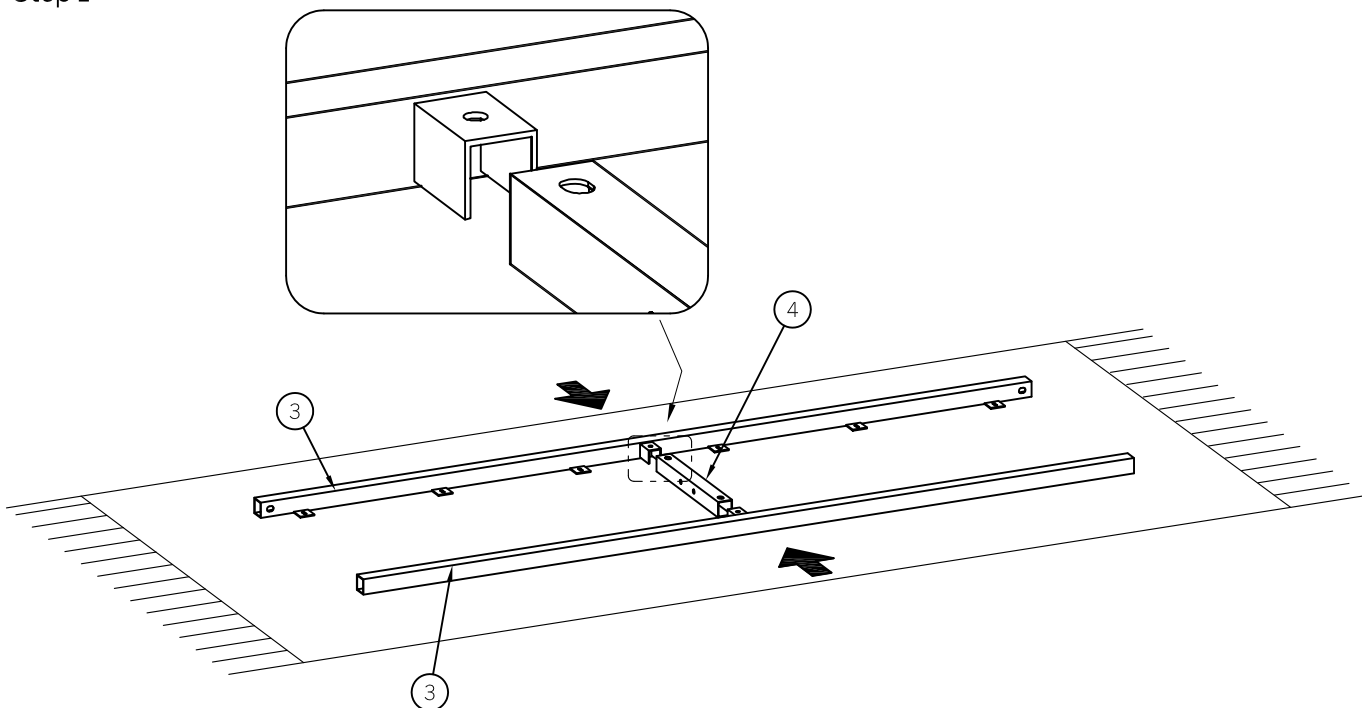

GENERAL

Periodically check and re-tighten all fasteners. When moving furniture always lift it rather than drag it.

045 Rev 1

SILO Dining Bench

24403306

Hardware (Supplied)

<p>A x 14</p>  <p>M8x16 mm</p>	<p>B x 14</p>  <p>Ø8/Ø19 mm</p>	<p>C x 16</p>  <p>Ø4x18 mm</p>	<p>D x 1</p>  <p>5 mm</p>
---	--	--	--

30
min

This assembly requires
two persons

Tools Required (Not Supplied)

DO NOT USE A
POWERDRILL
TO COMPLETE ASSEMBLY

SILO Dining Bench

24403306

Parts

			✓
1	1	1700x350x25	
2	2	425x344x70	
3	2	1634x60x30	
4	1	284x30x30	
5	2	880x90x25	

SILO Dining Bench

24403306

Step 1

Step 2

SILO Dining Bench

24403306

Step 3

Step 4