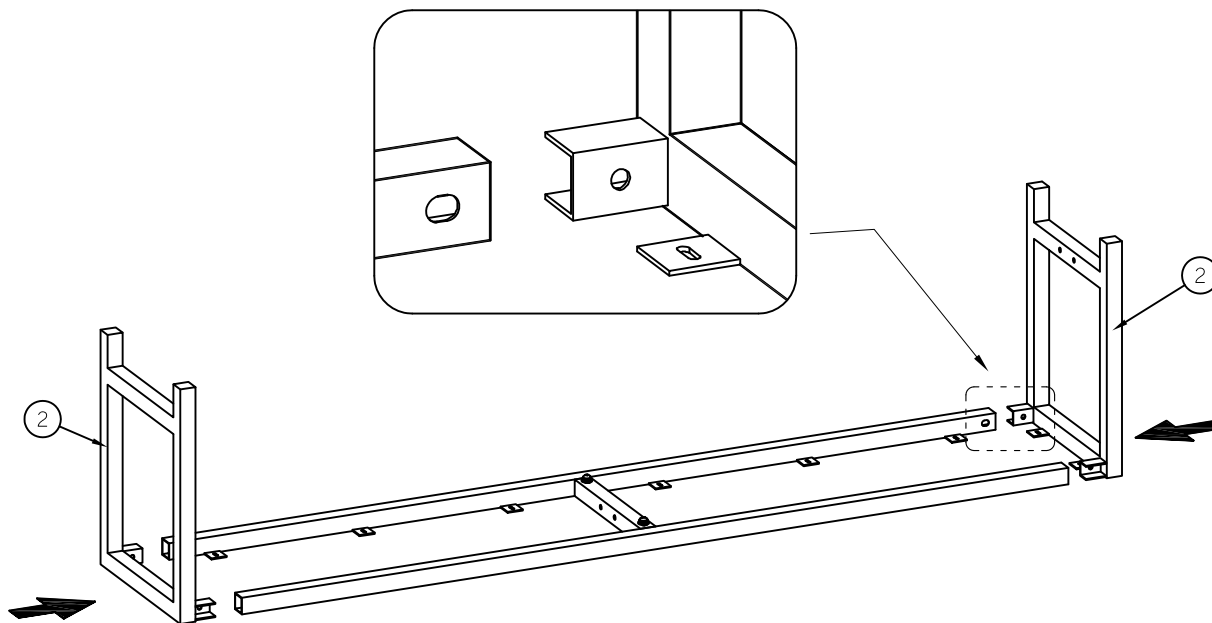

30
min

This assembly requires
two persons

Tools Required (Not Supplied)

DO NOT USE A
POWERDRILL
TO COMPLETE ASSEMBLY

SILO Dining Bench

24403306

Parts

			✓
1	1	1700x350x25	
2	2	425x344x70	
3	2	1634x60x30	
4	1	284x30x30	
5	2	880x90x25	

SILO Dining Bench

24403306

Step 1

Step 2

SILO Dining Bench

24403306

Step 3

Step 4

SILO Dining Bench

24403306

Step 5

Step 6

SILO Dining Bench

24403306

Step 7

Step 8