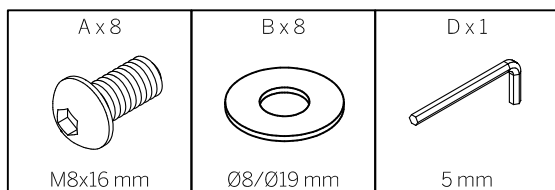

GENERAL

Periodically check and re-tighten all fasteners. When moving furniture always lift it rather than drag it.

045 Rev 1

SILO Dining Bench

24403306

Hardware (Supplied)

<p>A x 14</p>  <p>M8x16 mm</p>	<p>B x 14</p>  <p>Ø8/Ø19 mm</p>	<p>C x 16</p>  <p>Ø4x18 mm</p>	<p>D x 1</p>  <p>5 mm</p>
---	--	--	--

30
min

This assembly requires
two persons

Tools Required (Not Supplied)

DO NOT USE A
POWERDRILL
TO COMPLETE ASSEMBLY

SILO Dining Bench

24403306

Parts

			✓
1	1	1700x350x25	
2	2	425x344x70	
3	2	1634x60x30	
4	1	284x30x30	
5	2	880x90x25	

SILO Dining Bench

24403306

Step 1

Step 2

SILO Dining Bench

24403306

Step 3

Step 4

SILO Dining Bench

24403306

Step 5

Step 6

SILO Dining Bench

24403306

Step 7

Step 8