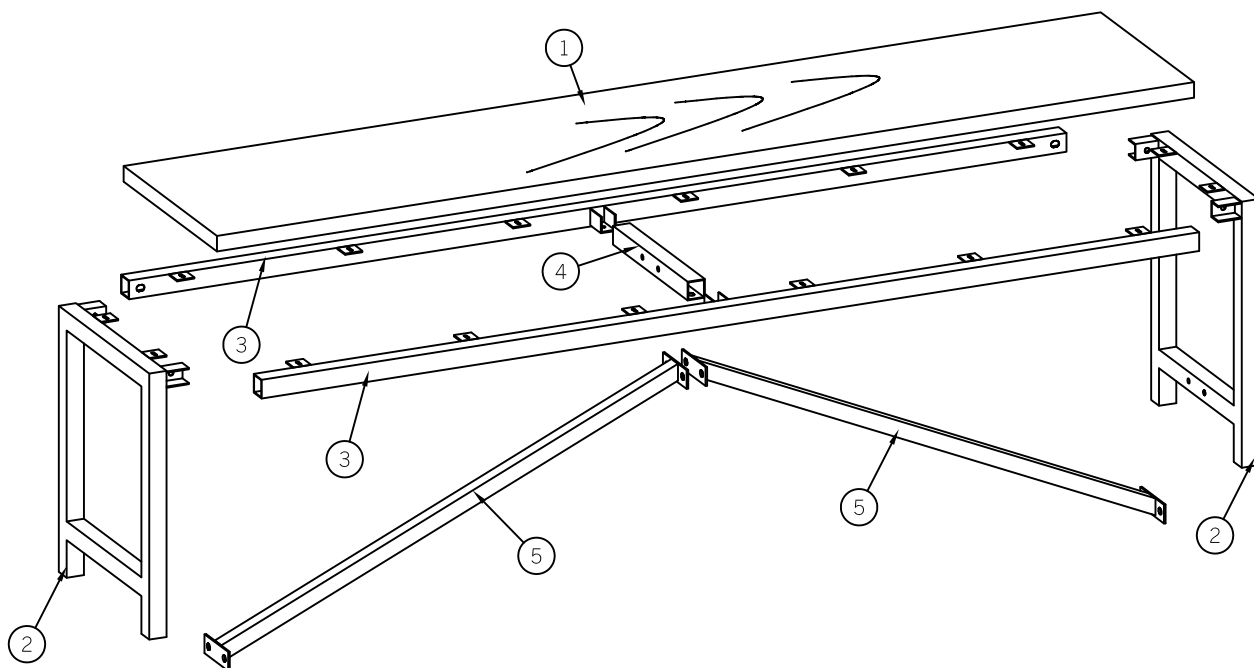

GENERAL

Periodically check and re-tighten all fasteners. When moving furniture always lift it rather than drag it.

045 Rev 1

SILO Dining Bench

24403306

Hardware (Supplied)

<p>A x 14</p>  <p>M8x16 mm</p>	<p>B x 14</p>  <p>Ø8/Ø19 mm</p>	<p>C x 16</p>  <p>Ø4x18 mm</p>	<p>D x 1</p>  <p>5 mm</p>
---	--	--	--

30
min

This assembly requires
two persons

Tools Required (Not Supplied)

DO NOT USE A
POWERDRILL
TO COMPLETE ASSEMBLY

SILO Dining Bench

24403306

Parts

			✓
1	1	1700x350x25	
2	2	425x344x70	
3	2	1634x60x30	
4	1	284x30x30	
5	2	880x90x25	

SILO Dining Bench

24403306

Step 1

Step 2

SILO Dining Bench

24403306

Step 3

Step 4