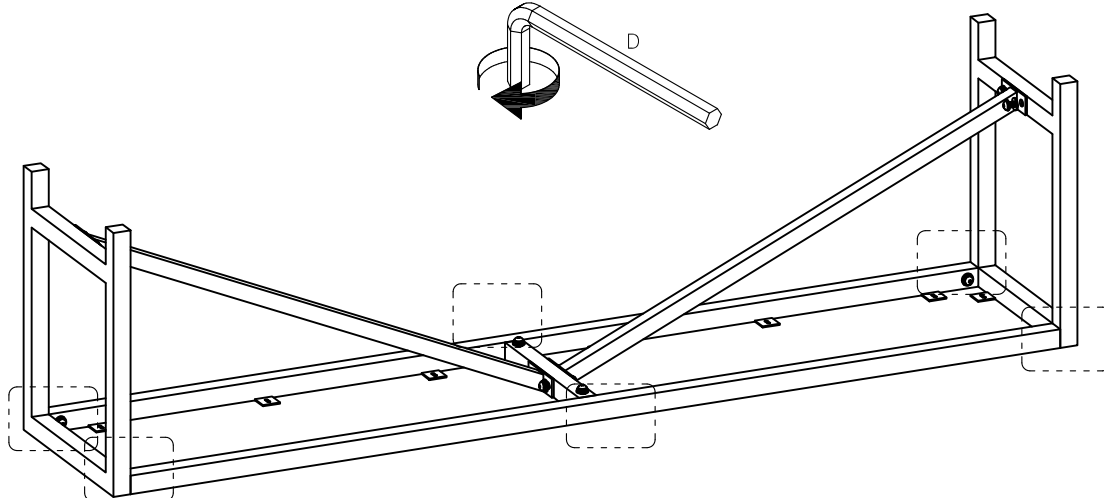

30
min

This assembly requires
two persons

Tools Required (Not Supplied)

DO NOT USE A
POWERDRILL
TO COMPLETE ASSEMBLY

SILO Dining Bench

24403306

Parts

			✓
1	1	1700x350x25	
2	2	425x344x70	
3	2	1634x60x30	
4	1	284x30x30	
5	2	880x90x25	

SILO Dining Bench

24403306

Step 1

Step 2

SILO Dining Bench

24403306

Step 3

Step 4

SILO Dining Bench

24403306

Step 5

Step 6

SILO Dining Bench

24403306

Step 7

Step 8