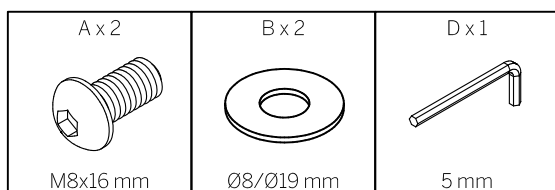

GENERAL

Periodically check and re-tighten all fasteners. When moving furniture always lift it rather than drag it.

045 Rev 1

SILO Dining Bench

24403306

Hardware (Supplied)

<p>A x 14</p>  <p>M8x16 mm</p>	<p>B x 14</p>  <p>Ø8/Ø19 mm</p>	<p>C x 16</p>  <p>Ø4x18 mm</p>	<p>D x 1</p>  <p>5 mm</p>
---	--	--	--

30
min

This assembly requires
two persons

Tools Required (Not Supplied)

DO NOT USE A
POWERDRILL
TO COMPLETE ASSEMBLY

SILO Dining Bench

24403306

Parts

			✓
1	1	1700x350x25	
2	2	425x344x70	
3	2	1634x60x30	
4	1	284x30x30	
5	2	880x90x25	

SILO Dining Bench

24403306

Step 1

Step 2

SILO Dining Bench

24403306

Step 3

Step 4