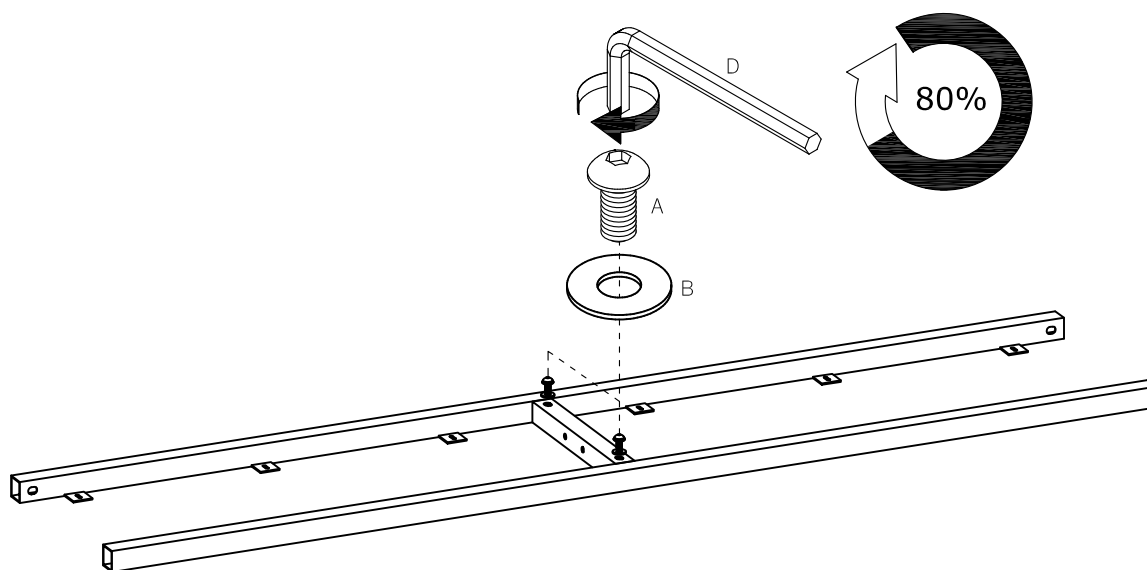

GENERAL

Periodically check and re-tighten all fasteners. When moving furniture always lift it rather than drag it.

045 Rev 1

SILO Dining Bench

24403306

Hardware (Supplied)

<p>A x 14</p>  <p>M8x16 mm</p>	<p>B x 14</p>  <p>Ø8/Ø19 mm</p>	<p>C x 16</p>  <p>Ø4x18 mm</p>	<p>D x 1</p>  <p>5 mm</p>
---	--	--	--

30
min

This assembly requires
two persons

Tools Required (Not Supplied)

DO NOT USE A
POWERDRILL
TO COMPLETE ASSEMBLY

SILO Dining Bench

24403306

Parts

			✓
1	1	1700x350x25	
2	2	425x344x70	
3	2	1634x60x30	
4	1	284x30x30	
5	2	880x90x25	

SILO Dining Bench

24403306

Step 1

Step 2

SILO Dining Bench

24403306

Step 3

Step 4