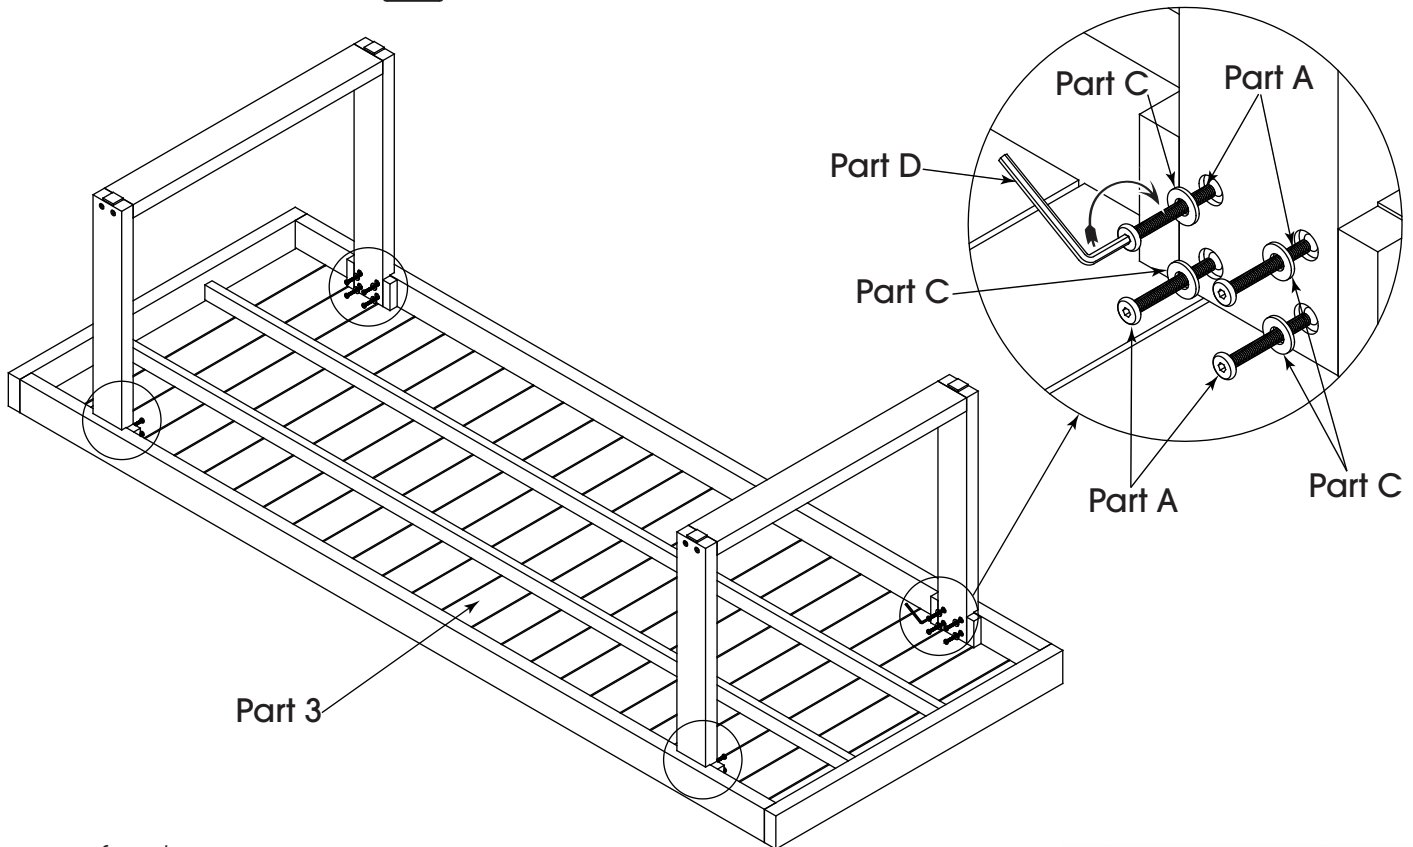

Parts

Part (1) x 4

Part (2) x 2

Part (3) x 1

CANNES MKII DINING TABLE 267x100CM NATURAL

24403467

Step 1.

Step 2.

Ensure that all bolts are completely tightened

CANNES MKII DINING TABLE 267x100CM NATURAL

24403467

Finished