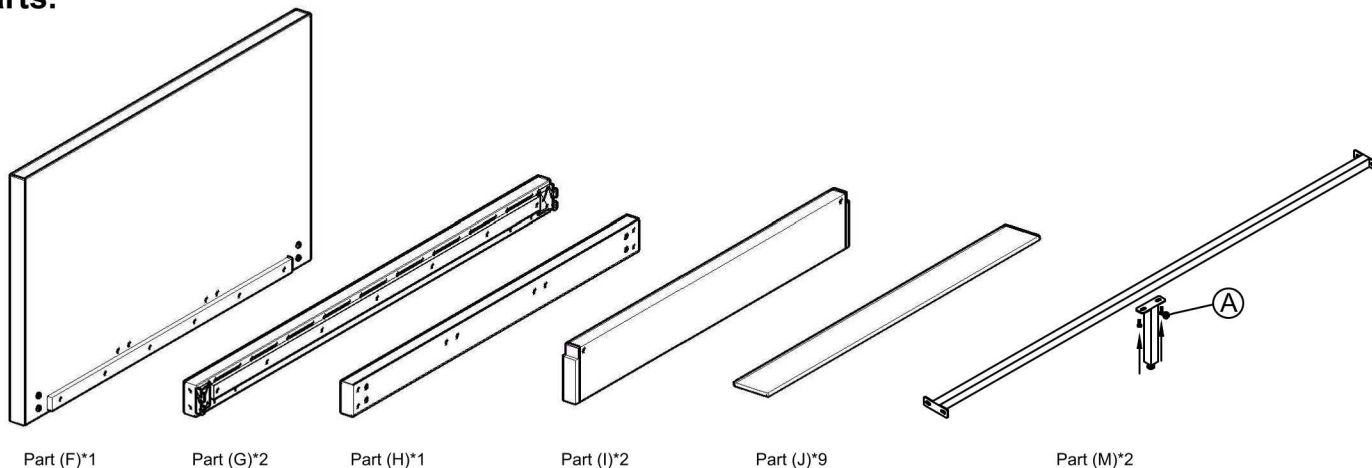

It is recommended that assembly is done on a soft surface such as carpet to avoid any damage.

If you experience any problems with your new purchase, please contact Freedom Customer Service via livechat@freedom.com.au (Australia) or 0800 469 327 (New Zealand).

Care Information

DO

- Use tablecloths, table runners and coasters to help protect surfaces from scratching.
- Dust once a week using a soft cloth or similar duster.
- Only use freedom recommended care products as many supermarket polishes and waxes contain high levels of silicon and petroleum distillate which can damage the surface.
- Polish your furniture every 3 to 6 months, making sure the surface is free from dust before you start.

DON'T

- Avoid placing hot or wet items directly on the surface as they can leave marks which are difficult to remove.
- Avoid direct sunlight, as this will cause colour change. If the furniture is in direct sunlight, move items like vases around to avoid spotting.
- Avoid applying too much polish as this will build up and need to be removed with a wood-cleaning product.

GENERAL

Periodically check and re-tighten all fasteners. When moving furniture always lift it rather than drag it.

Hardware (supplied)

Code	Description	Qty	Code	Description	Qty	Code	Description	Qty	Code	Description	Qty
A	 Bolt Ø 6x20	28	B	 Flat Washer Ø 16x2	16	C	 Wood Dowel Ø 8x40	4	D	 Connection Piece 45x60	8

Tools Required (Not Supplied)

Parts.