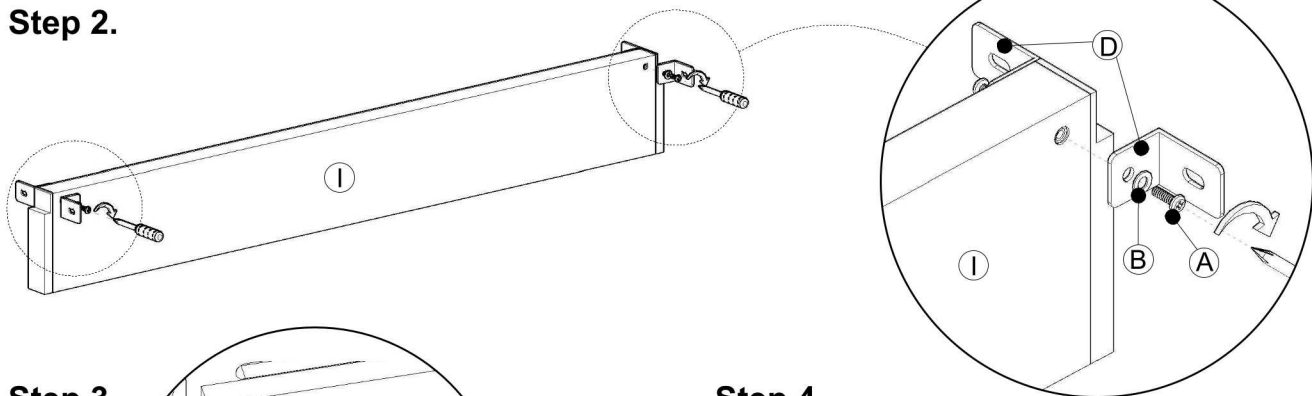

GENERAL

Periodically check and re-tighten all fasteners. When moving furniture always lift it rather than drag it.

Hardware (supplied)

Code	Description	Qty	Code	Description	Qty	Code	Description	Qty	Code	Description	Qty
A	 Bolt Ø 6x20	28	B	 Flat Washer Ø 16x2	16	C	 Wood Dowel Ø 8x40	4	D	 Connection Piece 45x60	8

Tools Required (Not Supplied)

Parts.

Mornington Bed

24412933 24412957 24412902 24412926 24412971 24412964
24412995 24413008 24413015 24413022 24413046 24413053

Step 1.

Step 2.

Step 3.

Step 4.