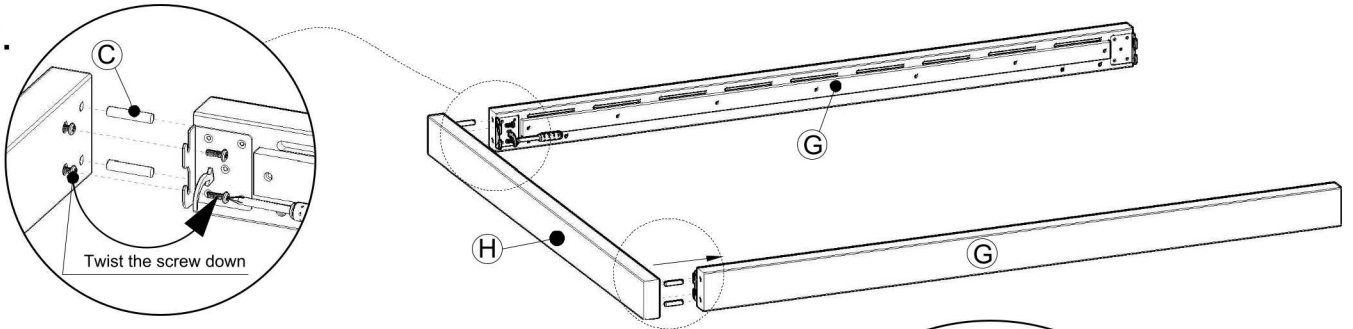

Mornington Bed

24412933 24412957 24412902 24412926 24412971 24412964
24412995 24413008 24413015 24413022 24413046 24413053

Step 1.