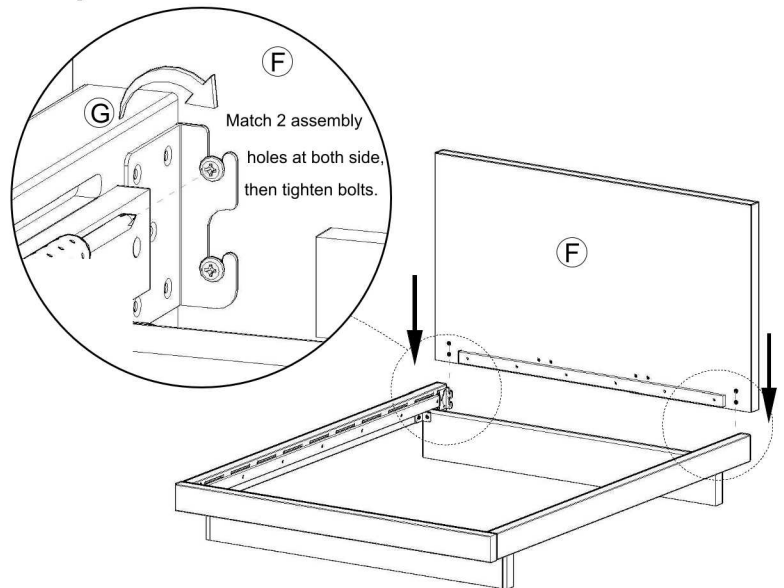

GENERAL

Periodically check and re-tighten all fasteners. When moving furniture always lift it rather than drag it.

Hardware (supplied)

Code	Description	Qty	Code	Description	Qty	Code	Description	Qty	Code	Description	Qty
A	 Bolt Ø 6x20	28	B	 Flat Washer Ø 16x2	16	C	 Wood Dowel Ø 8x40	4	D	 Connection Piece 45x60	8

Tools Required (Not Supplied)

Parts.

Mornington Bed

24412933 24412957 24412902 24412926 24412971 24412964
24412995 24413008 24413015 24413022 24413046 24413053

Step 1.

Step 2.

Step 3.

Step 4.