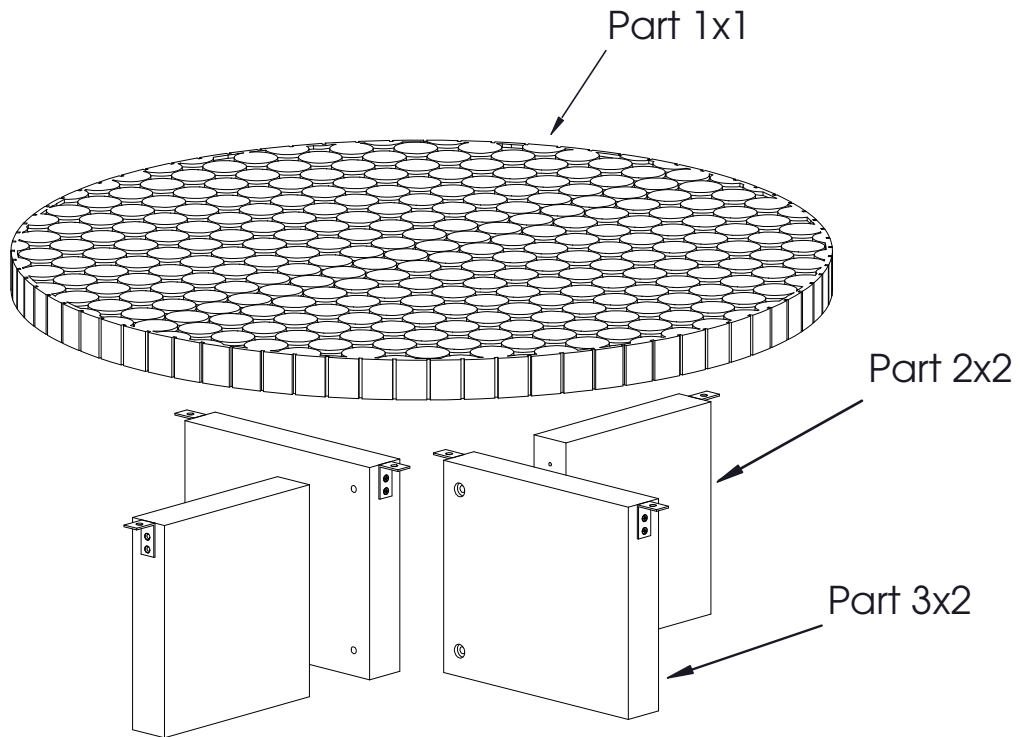

Mosaic Round Coffee Table White

24413879

Parts

M7x90

Ax4

M8x45

Bx6

M8x22

Cx6

K4

Dx1

Mosaic Round Coffee Table White

24413879

Step 1.

Step 2.

Mosaic Round Coffee Table White