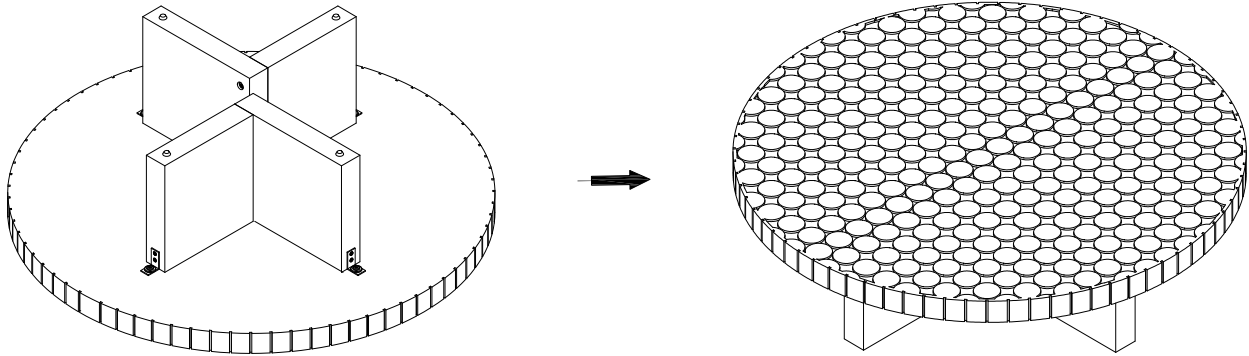

Mosaic Round Coffee Table White

24413879

Step 3.

Ensure that all bolts are completely tightened

Finished.