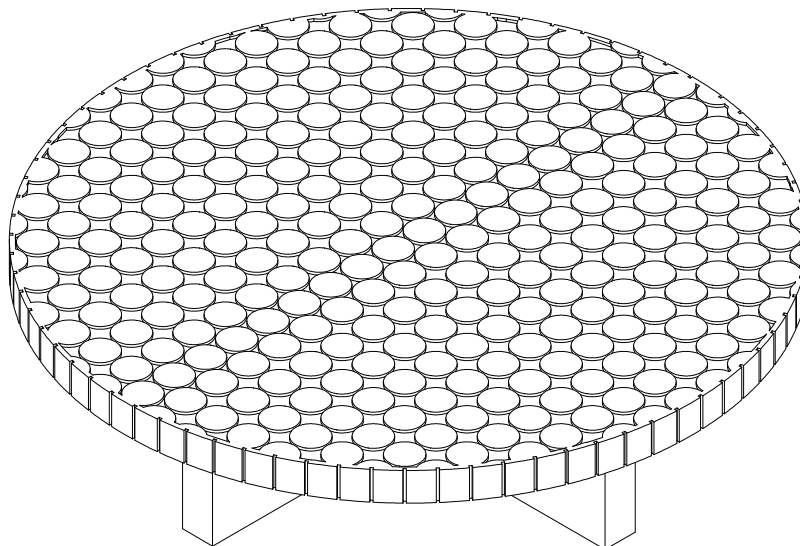

Ensure that all bolts are completely tightened