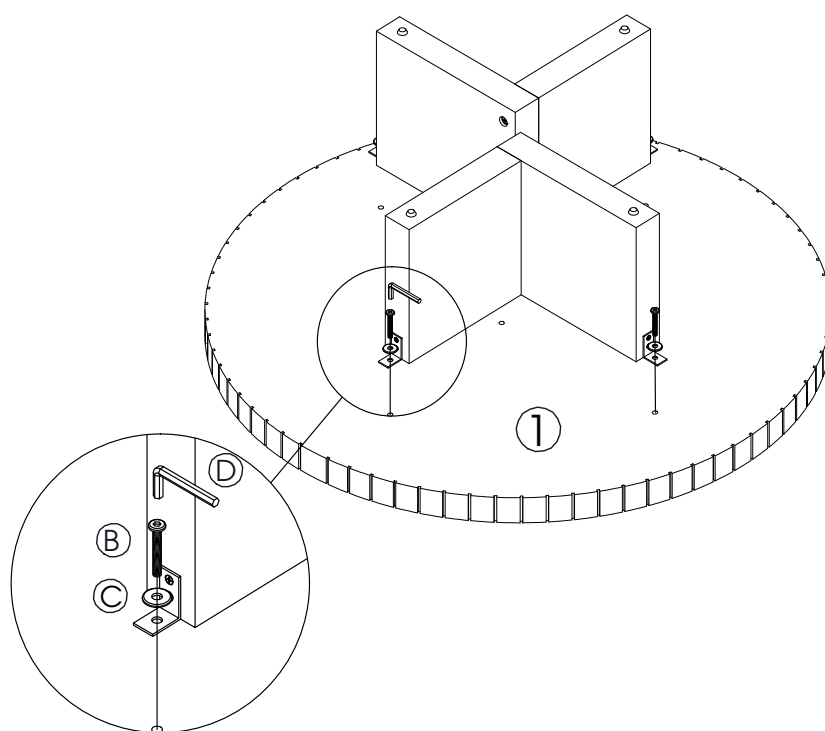

Mosaic Round Coffee Table White

24413879

Step 1.

Step 2.