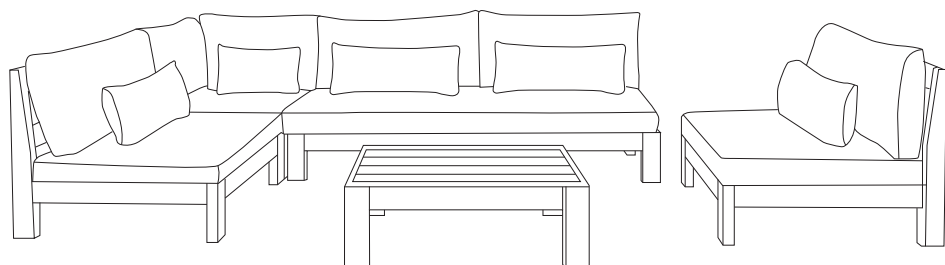

Cannes

Outdoor range

THE STORY

Relax and enjoy coastal-inspired outdoor lounging with our Cannes sofa range. A chunky timber frame in wire brush finish is topped with plush upholstery, including lumbar cushions for added support. The sofa's armless design makes it easy to style pieces on their own or in a modular setting for your deck, backyard or patio. The best part? This range is perfect for those with smaller backyards and alfresco spaces.

MATERIALS

Chunky timber frame with wire brush finish, foam and fibre filled cushions. Acacia timber with foam cushions.

FABRIC & COLOURS

Available in natural and charcoal. 100% polyester.

freedom