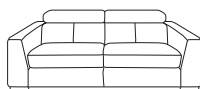

2.5 seat sofa bed
w 210 d 107 h 76