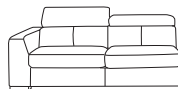

2.5 seat mod sofa bed
w 187 d 107 h 76