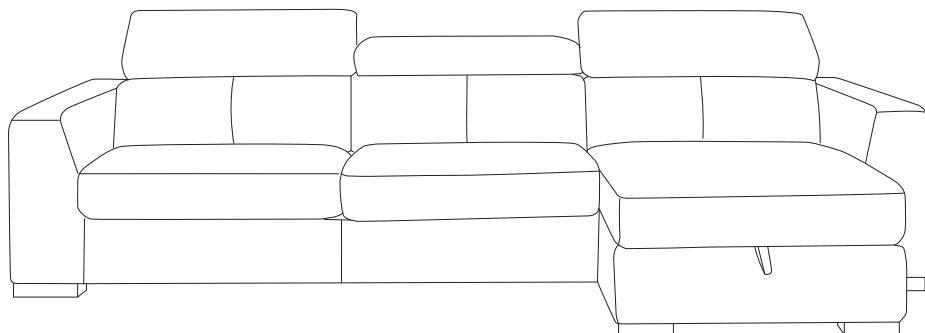

Siesta

Sofa range

THE STORY

The Siesta modular sofa ticks all the boxes. From its family friendly leather upholstery, plush cushions and adjustable headrests, it's the kind of sofa your friends and family will enjoy for years to come. Having a sleepover? It converts into an easy foldout sofa bed in a flash. Hidden storage in the Chaise makes tidying up a breeze, too.

MATERIALS

Cushion fill - foam.
Suspension - webbing and springs.
Frame - Timber.

FABRIC & COLOURS

Available in Skyland fabric; Antarctica, beige, charcoal grey, misty jade, moss green, Parisian blue, wild dove. 100% polyester.
Lucia family friendly leather; black, claret, elephant, frost, grey, ocean blue, pale grey, silver grey. 100% leather.

***Note:** measurements are in centimetres and are approximate only.