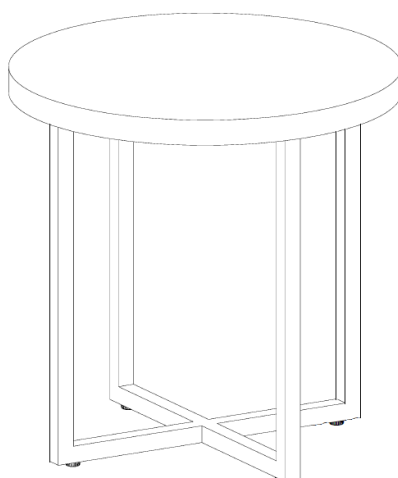

It is recommended that assembly is done on a soft surface such as carpet to avoid any damage.

If you experience any problems with your new purchase, please contact Freedom Customer Service via livechat@freedom.com.au (Australia) or 0800 469 327 (New Zealand).

Care Information

This product is suitable for Full Outdoor Use

We test all our outdoor ranges to ensure that they're durable and can withstand the elements. With minor care, these items can be left outdoors permanently.

- Clean and oil timber furniture regularly (at least monthly) using the Freedom Timber Outdoor Care Kit. Remove oil and dirt with a stiff brush using our 'Outdoor Timber Cleansing Wash'. Apply "Outdoor Timber Protective Oil" with a clean cloth or a paintbrush. Leave for a few hours and wipe off excess.
- Furniture made with polyester, man-made wickers and aluminium can be simply washed down with warm soapy water and left to dry naturally. This should be done on a regular basis.
- To prolong lifetime store in a dry location when not in use or during periods of inclement weather.
- Expansion and contraction of timbers will occur with changes in humidity and temperature. This can cause timber to split which is natural and not considered a fault. Over time, all wooden furniture will naturally change to a grey colour when left exposed to the elements.

Parts