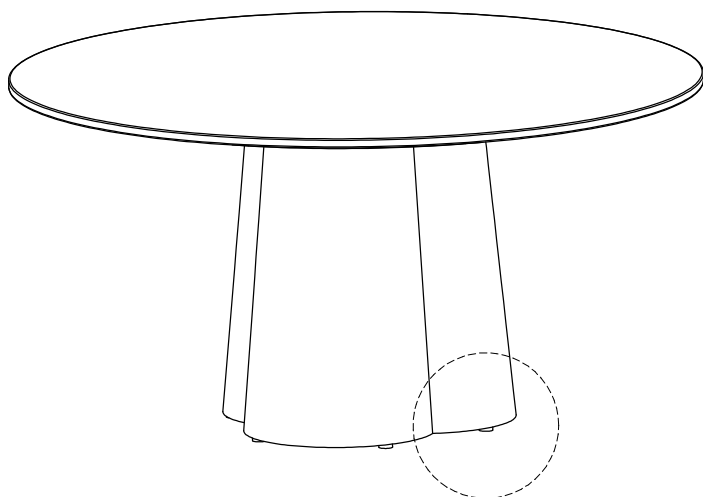

### Parts:

①

1 Pc

②

1 Pc

# MIRO DINING TABLE 152CM DIA WHITE

24427494 + 24427524

Step 1:

Put the base stand on the ground

Step 2:

Put the top on the base and assemble

# MIRO DINING TABLE 152CM DIA WHITE

24427494 + 24427524

Step 3:

Completed Assembly

Adjust leveler  
for the flat table top

Finish