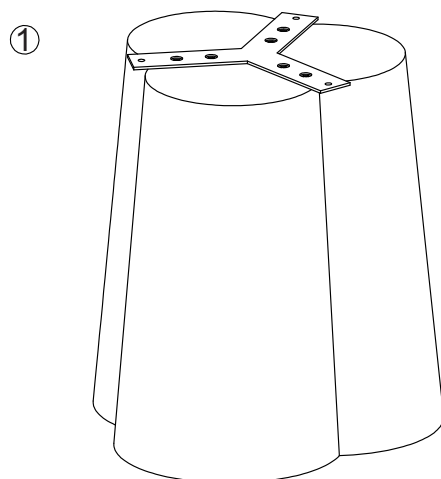

### Parts:

①

1 Pc

②

1 Pc

# MIRO DINING TABLE 152CM DIA WHITE

24427494 + 24427524

Step 1:

Put the base stand on the ground

Step 2:

Put the top on the base and assemble