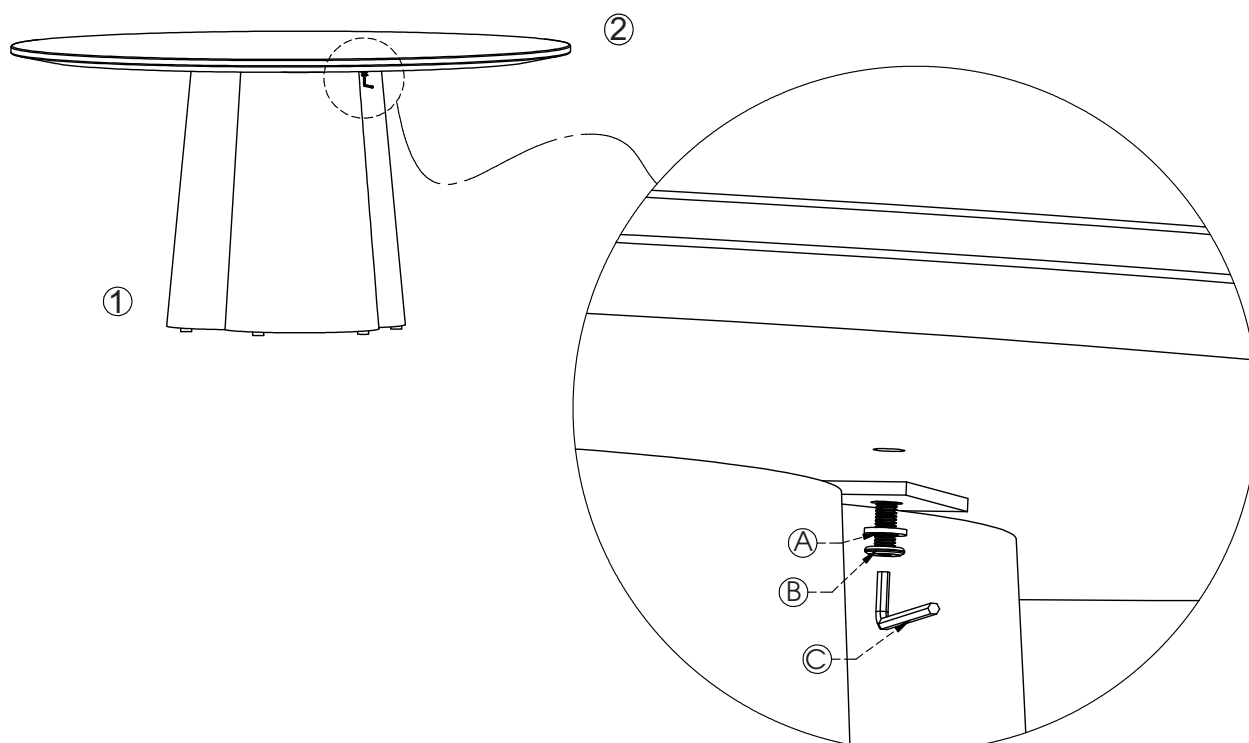

### Parts:

①

1 Pc

②

1 Pc

# MIRO DINING TABLE 152CM DIA WHITE

24427494 + 24427524

Step 1:

Put the base stand on the ground

Step 2:

Put the top on the base and assemble

# MIRO DINING TABLE 152CM DIA WHITE

24427494 + 24427524

Step 3:

Completed Assembly

Adjust leveler  
for the flat table top

Finish