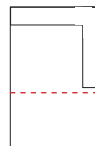

*top view of chaise