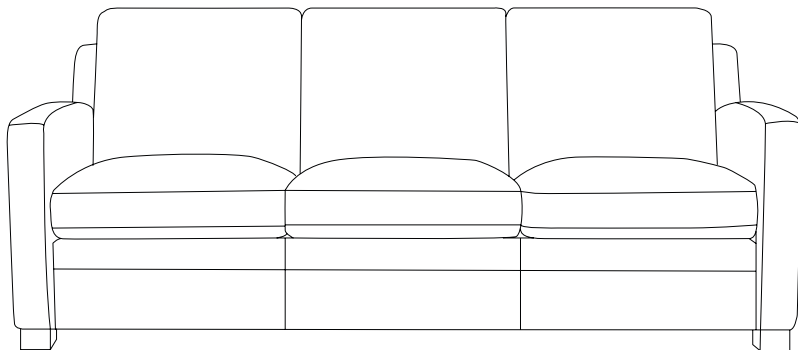

Barossa

Sofa range

THE STORY

With its classic club-style design, luxurious semi-aniline leather and timber legs the Barossa sofa will bring instant style to any living room, study or bar and entertaining area. So cool, you'll want one in every room.

MATERIALS

Frame: Timber
Suspension: Webbing and spring suspension
Cushion fill: Foam and fibre

FABRIC & COLOURS

Bendigo (100% leather) ash, green, ginger, taffy, tan