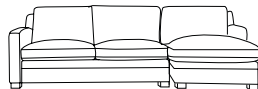

2 Seat modular + chaise modular
w 235 d 161 h 89