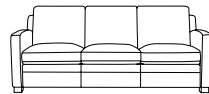

3 Seat sofa
w 211 d 95 h 88