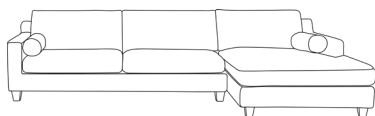

3 seat modular + Chaise
w 298 d 160 h 86

FREEDOM