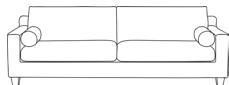

3.5 seat sofa
w 245 d 99 h 86