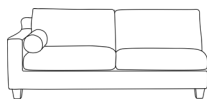

3S LAF/RAF modular
w 193 d 99 h 86