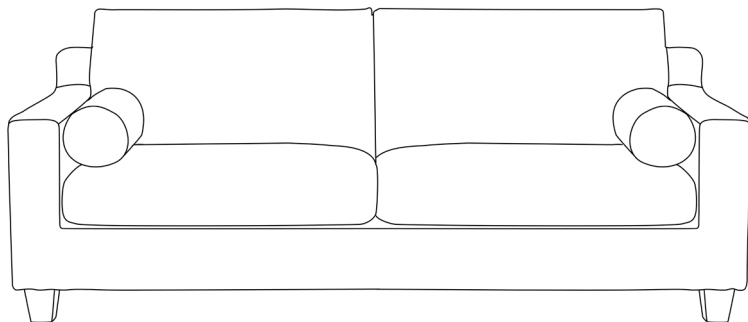

Willow

Sofa range

THE STORY:

The Willow has a classic, timeless design that will fit in most room styles. Its feather blend cushions give you a luxury feel and allows you to re-plump or easily turn the cushions so sofa looks newer for longer. Bolster cushions are a plus in providing extra support from sprucing up your sofa to arm and head support.

MATERIALS:

Suspension is springs and webbing. Plush cushions filled with a blend of feather, fibre and a high-density foam.

COLOURS:

Austria Fabric (90% Polyester, 10% Linen - Natural, Coal)

Sancy Fabric (87% Polyester 13% Acrylic - Ivory, Oyster, Light Grey, Charcoal, Olive, Rust, Mustard)