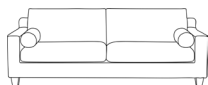

3 seat sofa
w 210 d 99 h 86